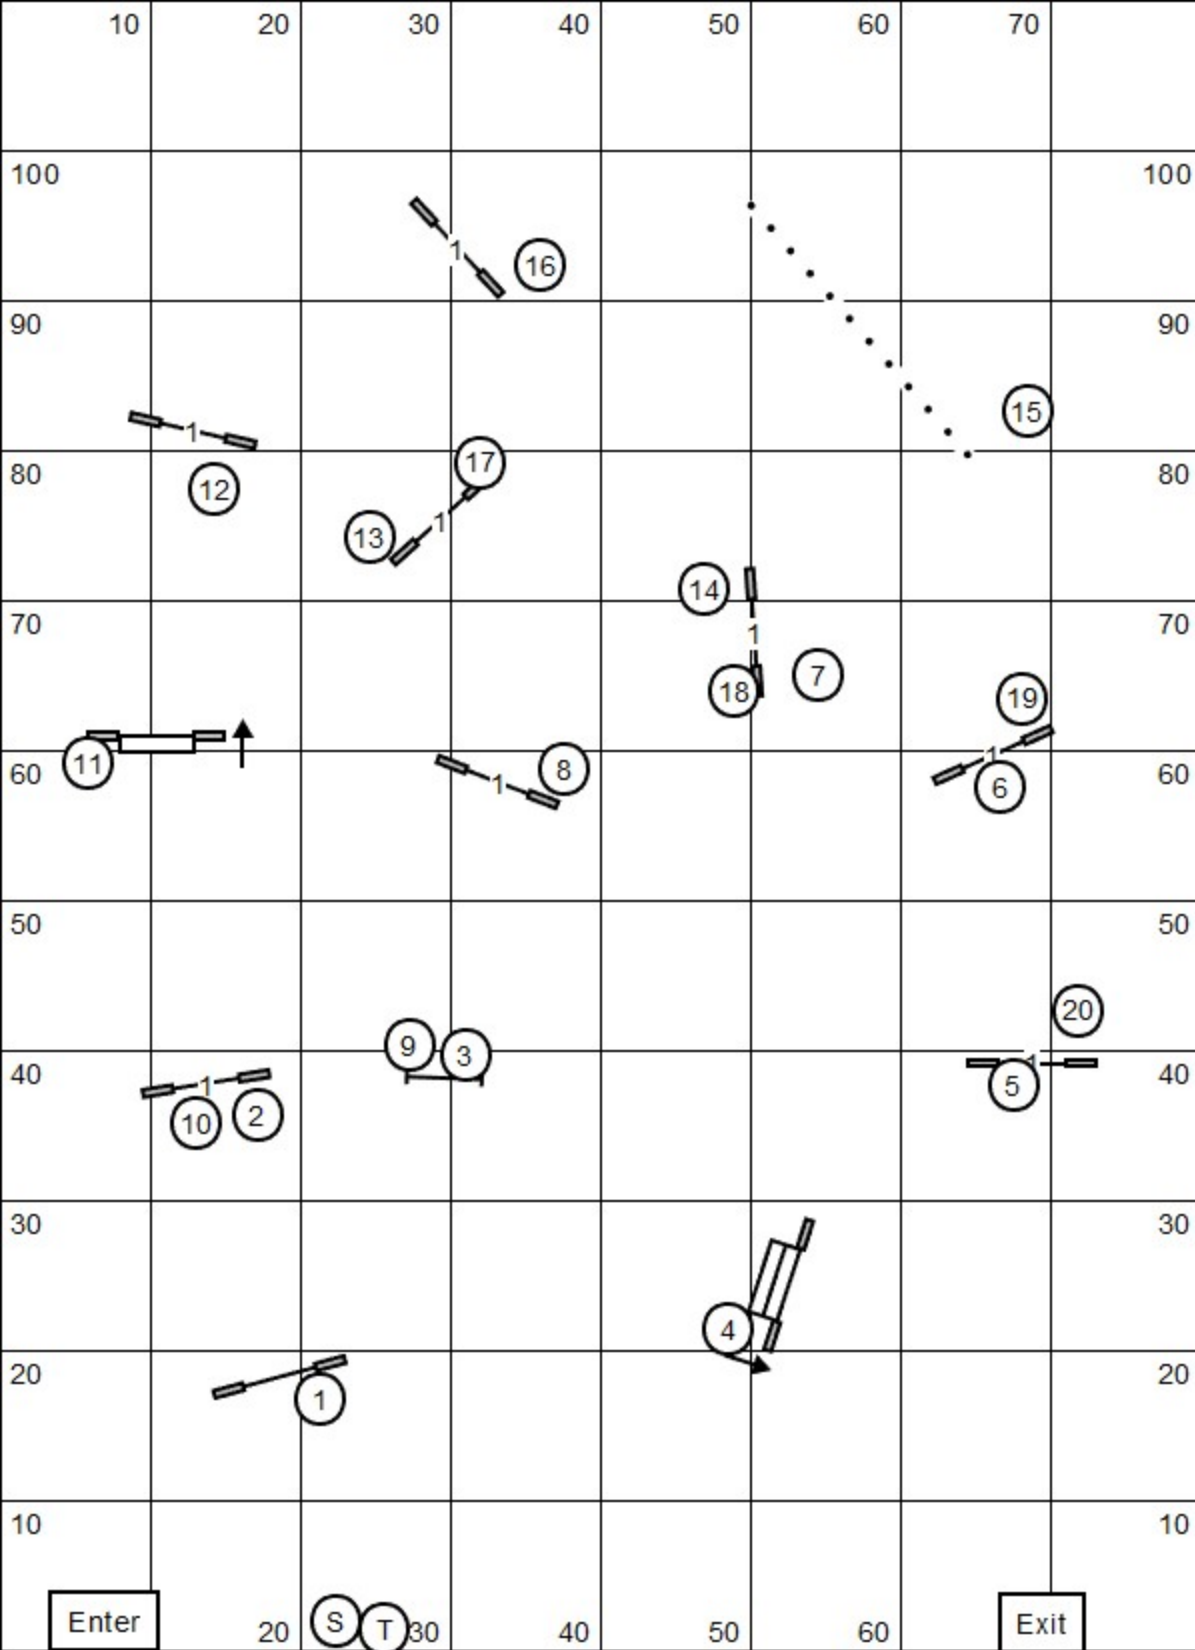

York Kennel Club  
 FAST All Levels  
 Judge: Pam Sturtz

Saturday, July 1, 2023  
 Indoors on Turf  
 Score \_\_\_\_\_

Dog's Time \_\_\_\_\_

York Kennel Club  
Premier & P JWW  
Judge: Pam Sturtz

Saturday, July 1, 2023  
Indoors on Turf  
Dog's Time \_\_\_\_\_

Enter

20

S

T

30

40

50

60

Exit

York Kennel Club  
 Master/Ex & P JWW  
 Judge: Pam Sturtz

Saturday, July 1, 2023  
 Indoors on Turf  
 Score \_\_\_\_\_

Yardage \_\_\_\_\_  
 SCT \_\_\_\_\_  
 Dog's Time \_\_\_\_\_

York Kennel Club  
 Open & P JWW  
 Judge: Pam Sturtz