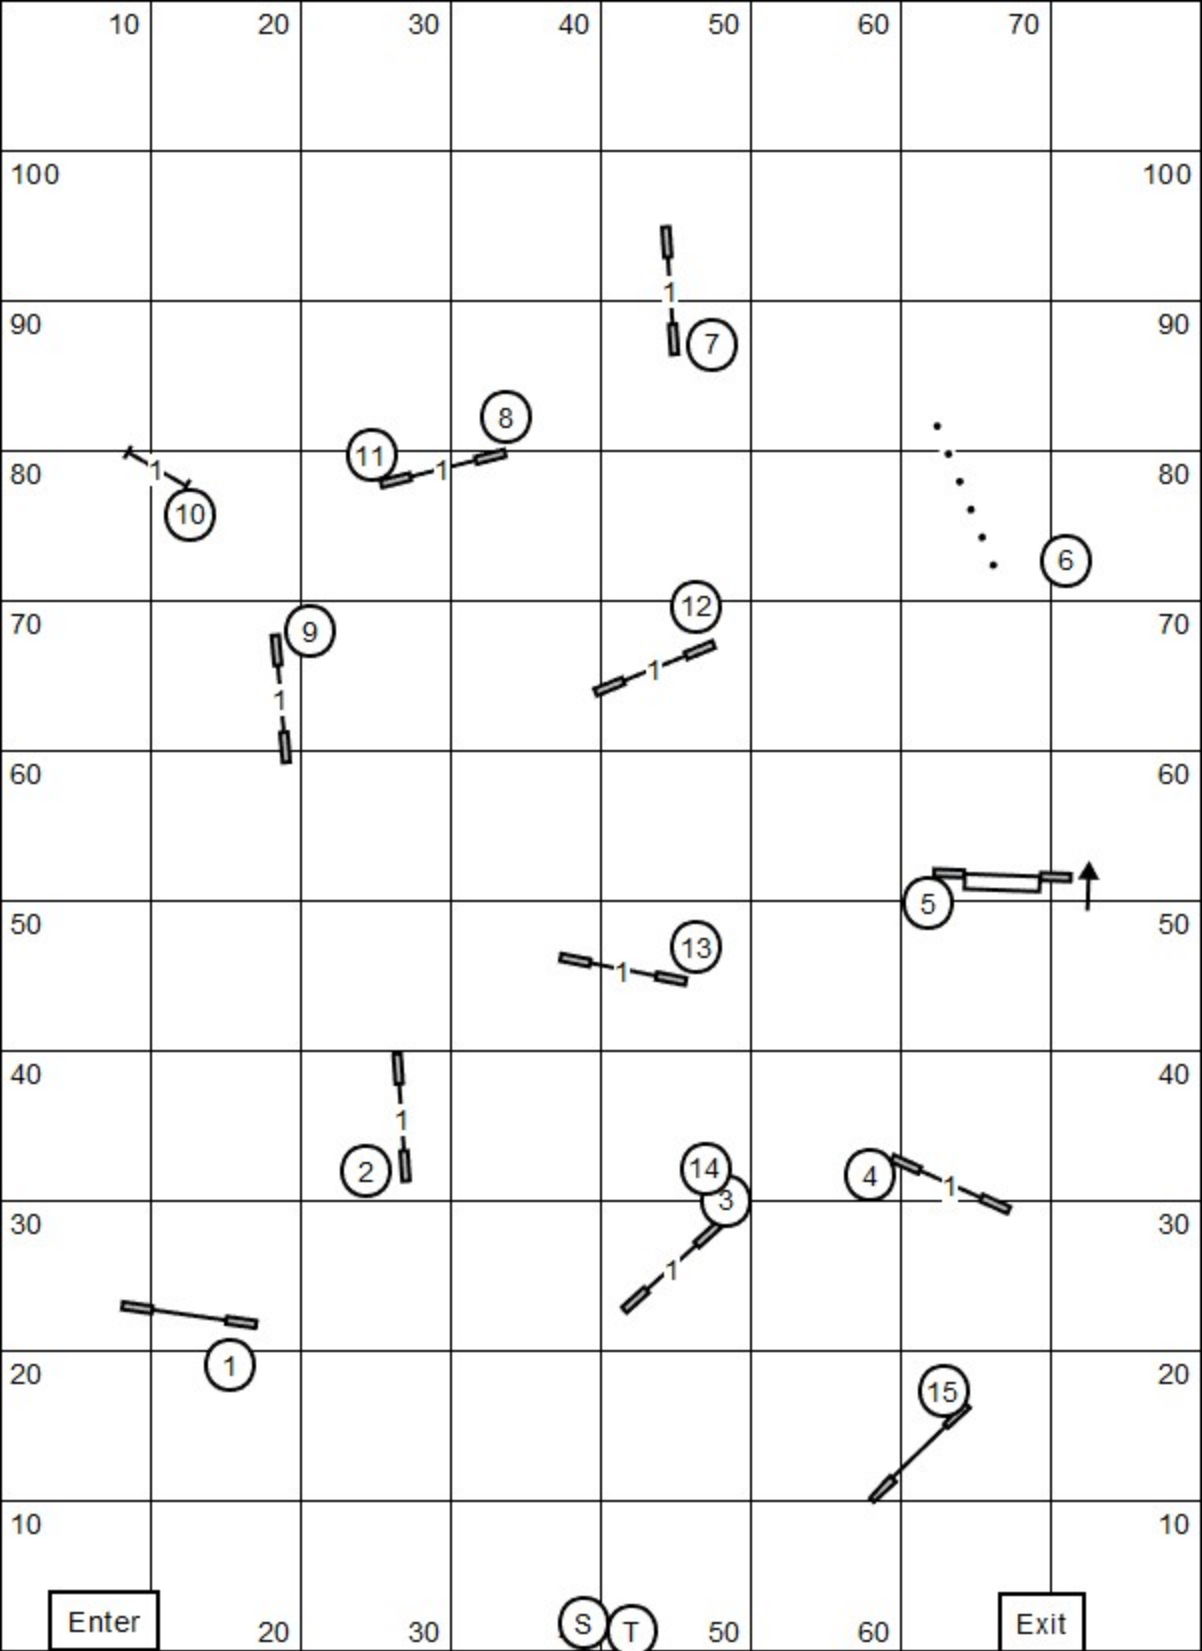

York Kennel Club
Novice A, B & P JWW
Judge: Pam Sturtz

Saturday, July 1, 2023
Indoors on Turf
Score _____

Yardage _____
SCT _____
Dog's Time _____