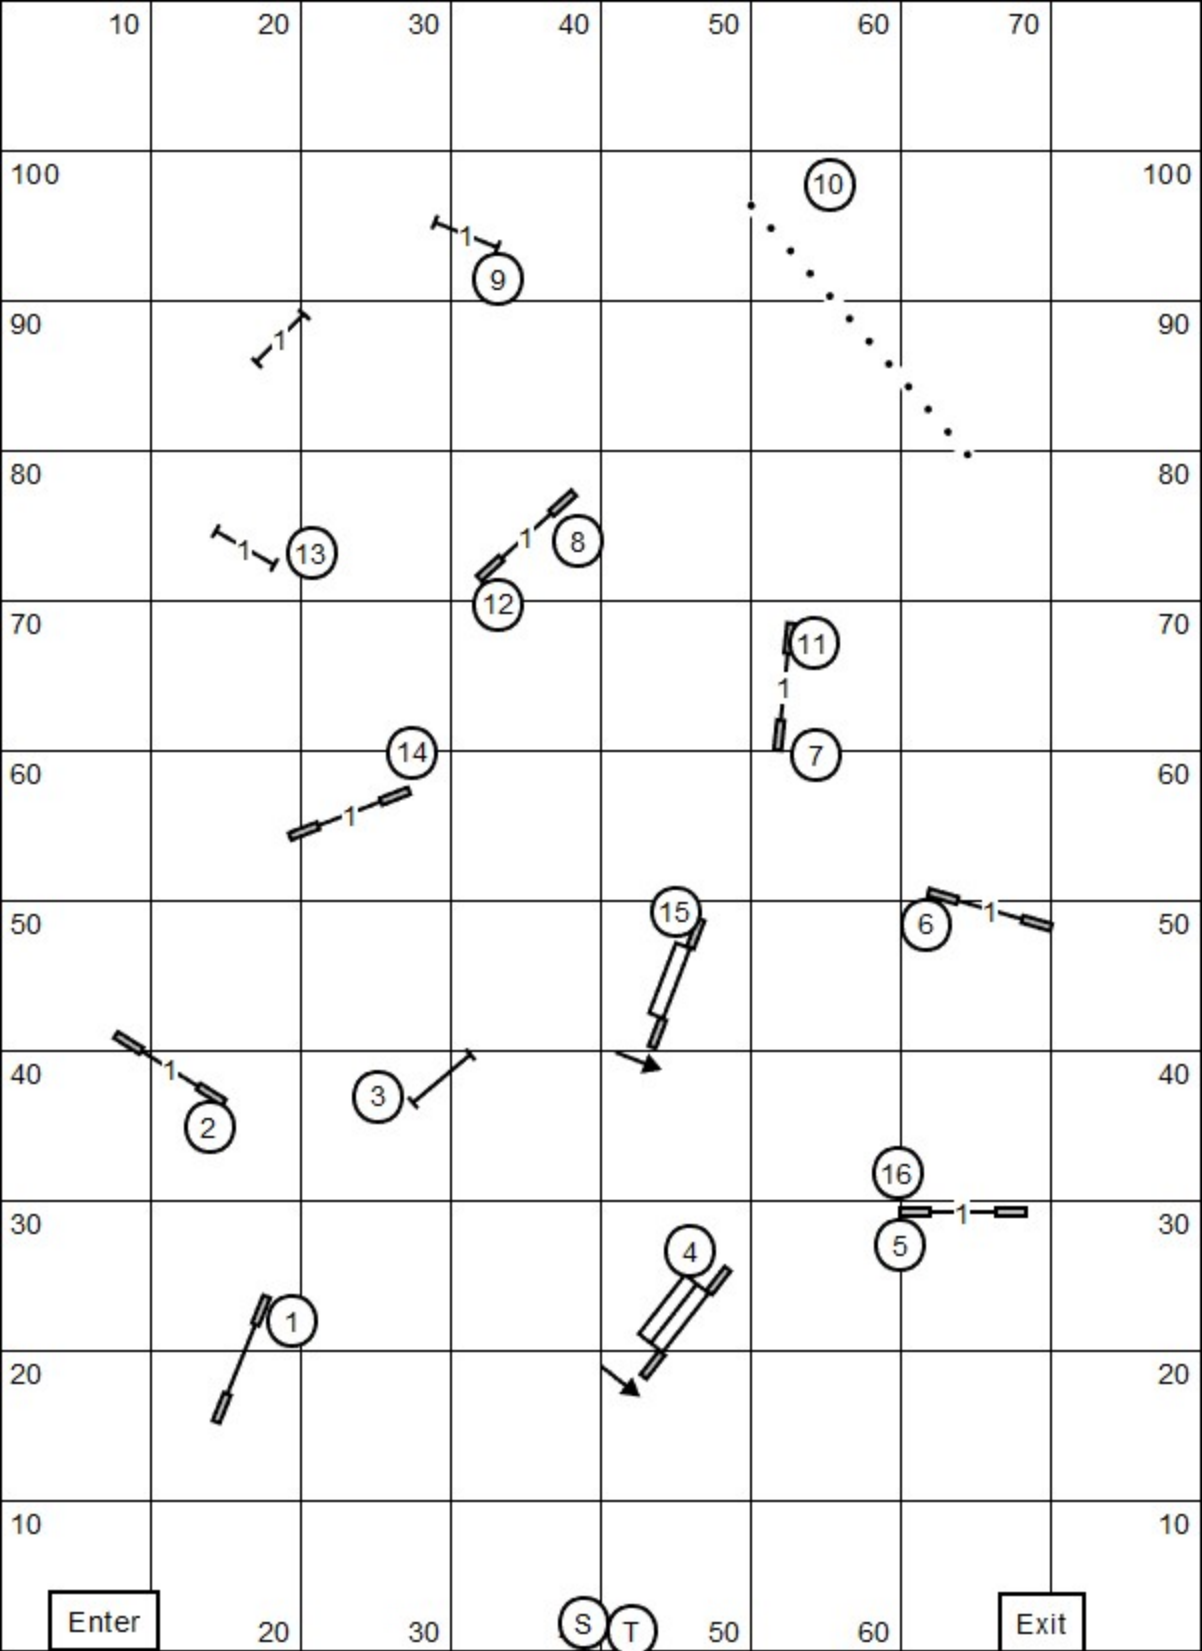

Enter

20

S

T

30

40

50

60

Exit

York Kennel Club  
 Master/Ex & P JWW  
 Judge: Pam Sturtz

Saturday, July 1, 2023  
 Indoors on Turf  
 Score \_\_\_\_\_

Yardage \_\_\_\_\_  
 SCT \_\_\_\_\_  
 Dog's Time \_\_\_\_\_

York Kennel Club  
 Open & P JWW  
 Judge: Pam Sturtz