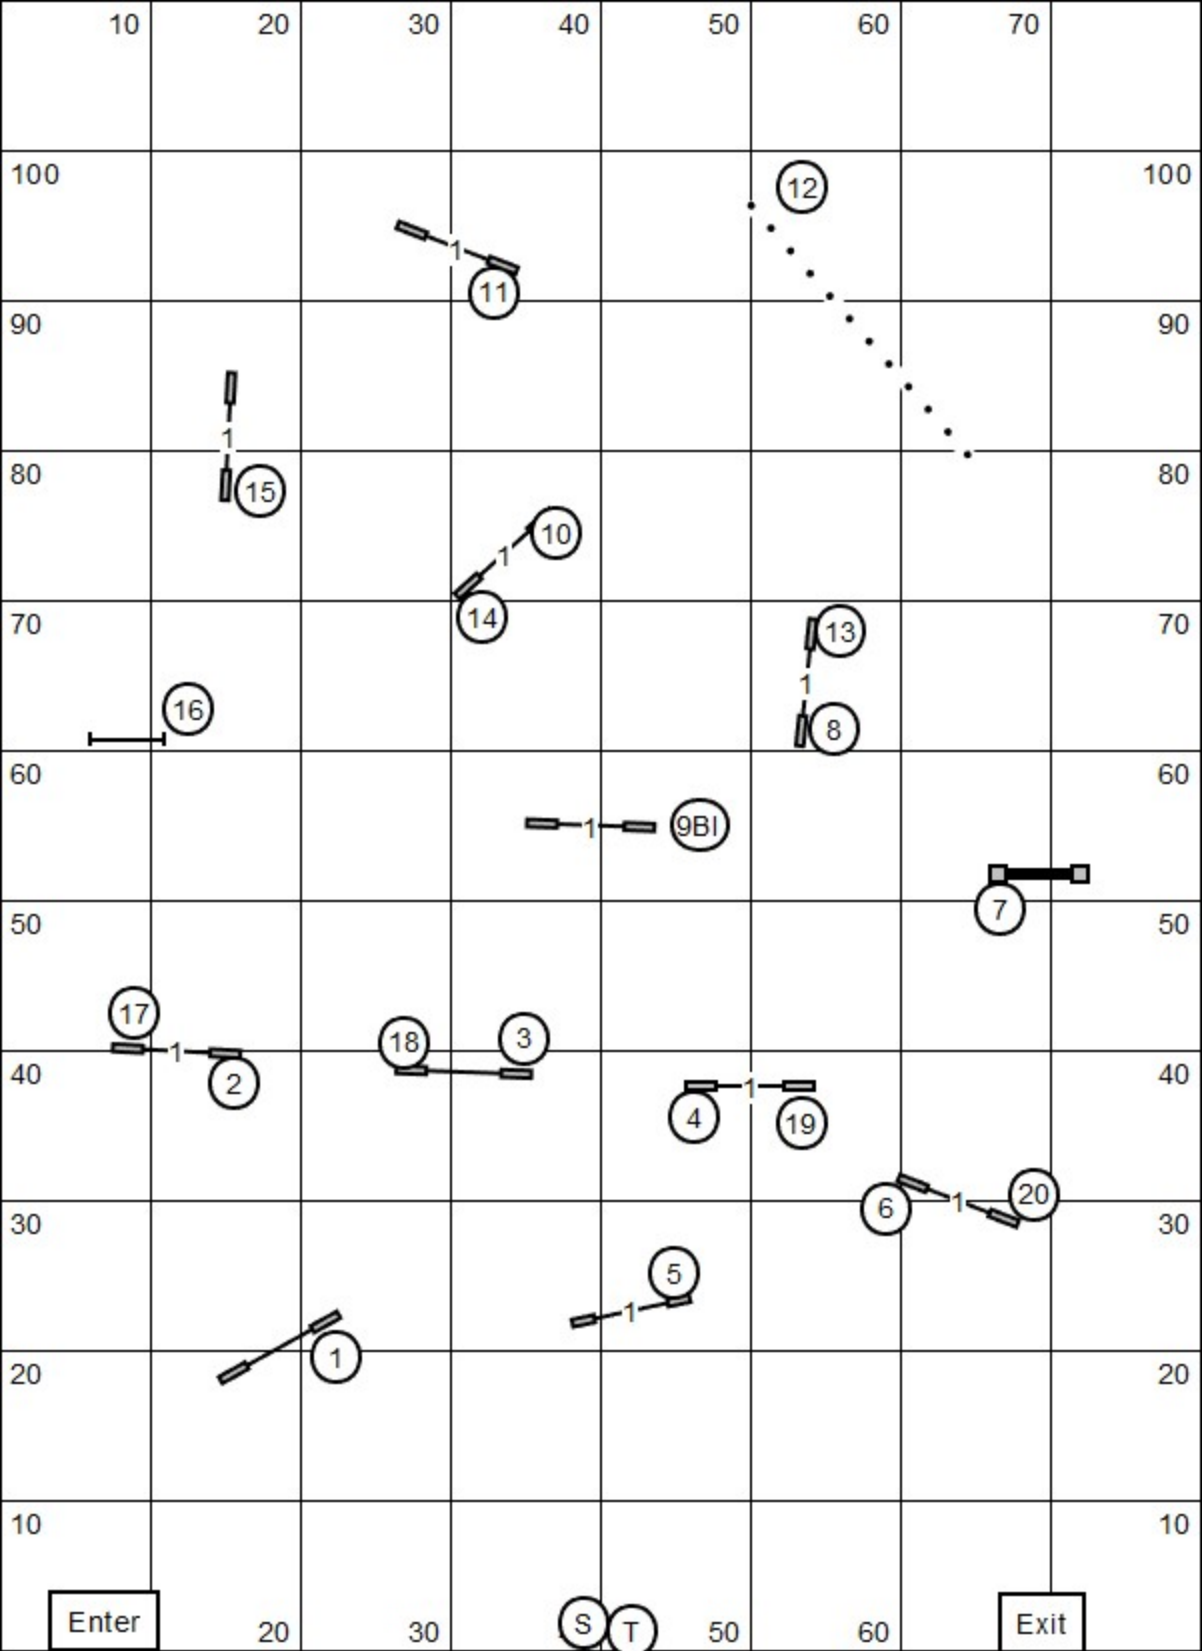

York Kennel Club  
 FAST All Levels  
 Judge: Pam Sturtz

Saturday, July 1, 2023  
 Indoors on Turf  
 Score \_\_\_\_\_

Dog's Time \_\_\_\_\_

York Kennel Club  
Premier & P JWW  
Judge: Pam Sturtz

Saturday, July 1, 2023  
Indoors on Turf  
Dog's Time \_\_\_\_\_

Enter

20

S

T

30

40

50

60

Exit

York Kennel Club  
 Master/Ex & P JWW  
 Judge: Pam Sturtz

Saturday, July 1, 2023  
 Indoors on Turf  
 Score \_\_\_\_\_

Yardage \_\_\_\_\_  
 SCT \_\_\_\_\_  
 Dog's Time \_\_\_\_\_

York Kennel Club  
 Open & P JWW  
 Judge: Pam Sturtz