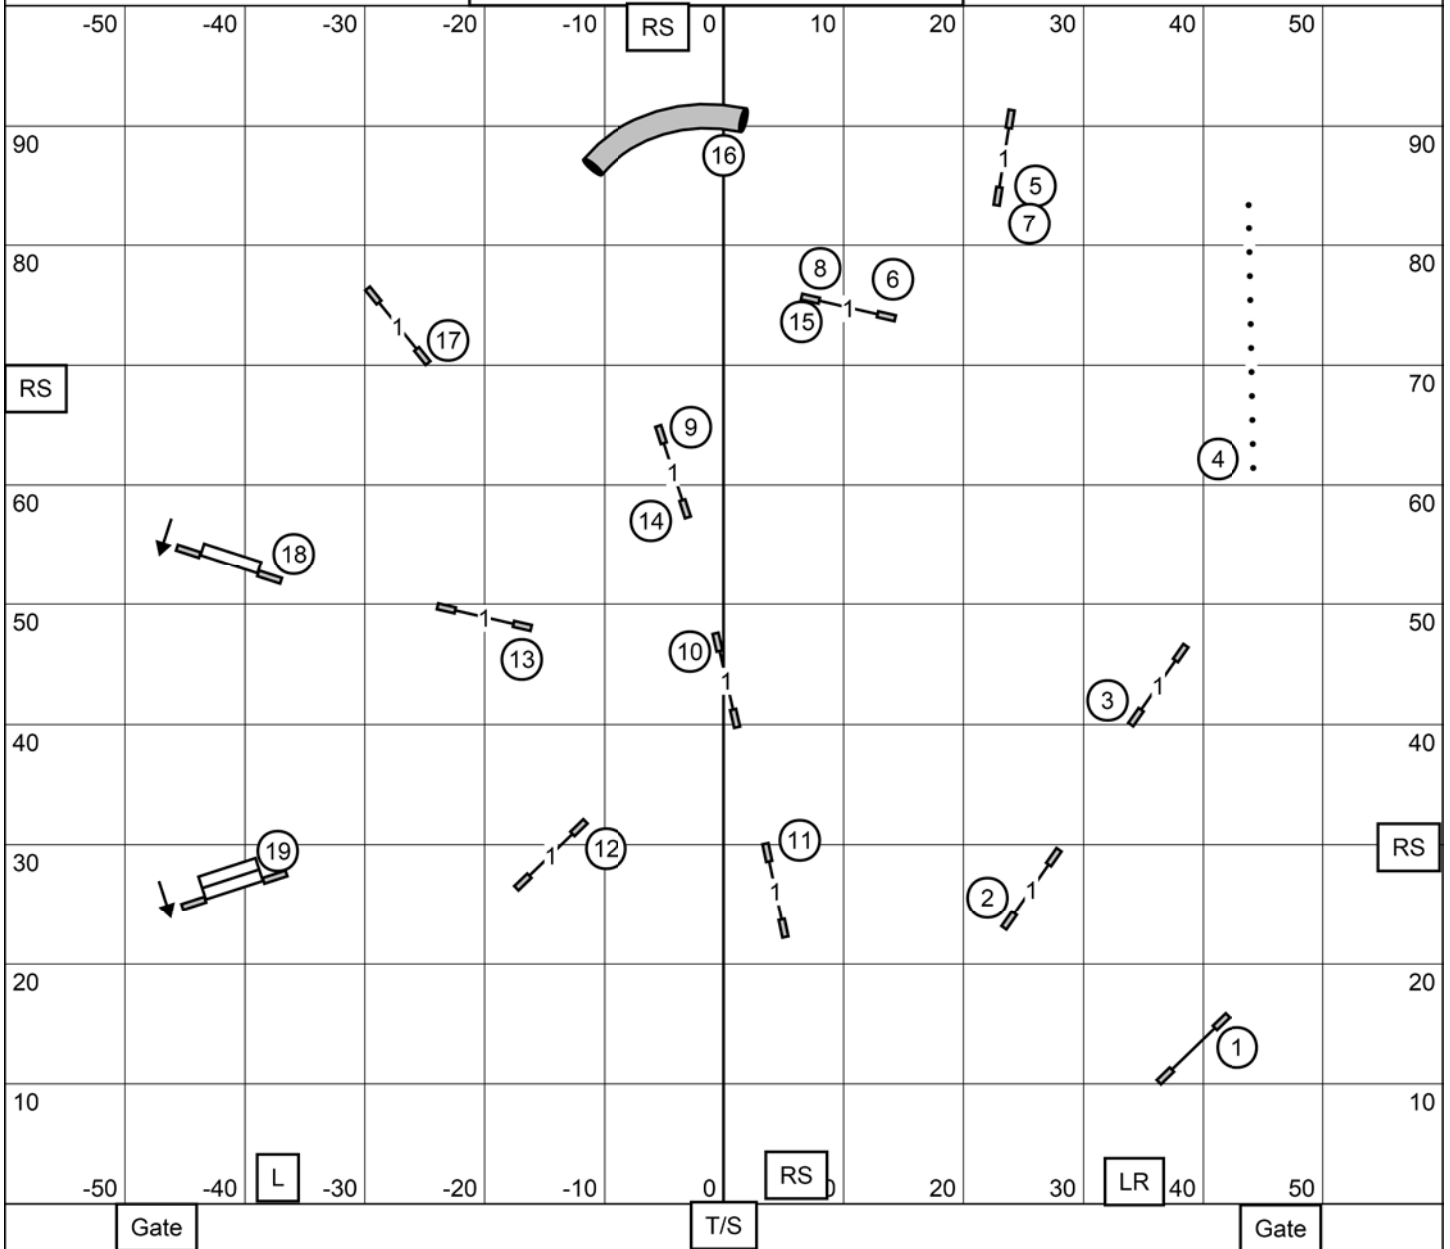

Dauphin Dog Training Club
T2B Sun-4/16/23
 Susan Stephon Indoors on Turf
 E-timing Ring Size 120 x 100

Dauphin Dog Training Club
Novice JWW Sun-4/16/23
 Susan Stephon Indoors on Turf
 E-timing Ring Size 120 x 100

Dauphin Dog Training Club
Open JWW Sun-4/16/23
 Susan Stephon Indoors on Turf
 E-timing Ring Size 120 x 100

Dauphin Dog Training Club
Premier JWW Sun-4/16/23
 Susan Stephon Indoors on Turf
 E-timing Ring Size 120 x 100

Dauphin Dog Training Club
Ex/Master JWW Sun-4/16/23
 Susan Stephon Indoors on Turf
 E-timing Ring Size 120 x 100