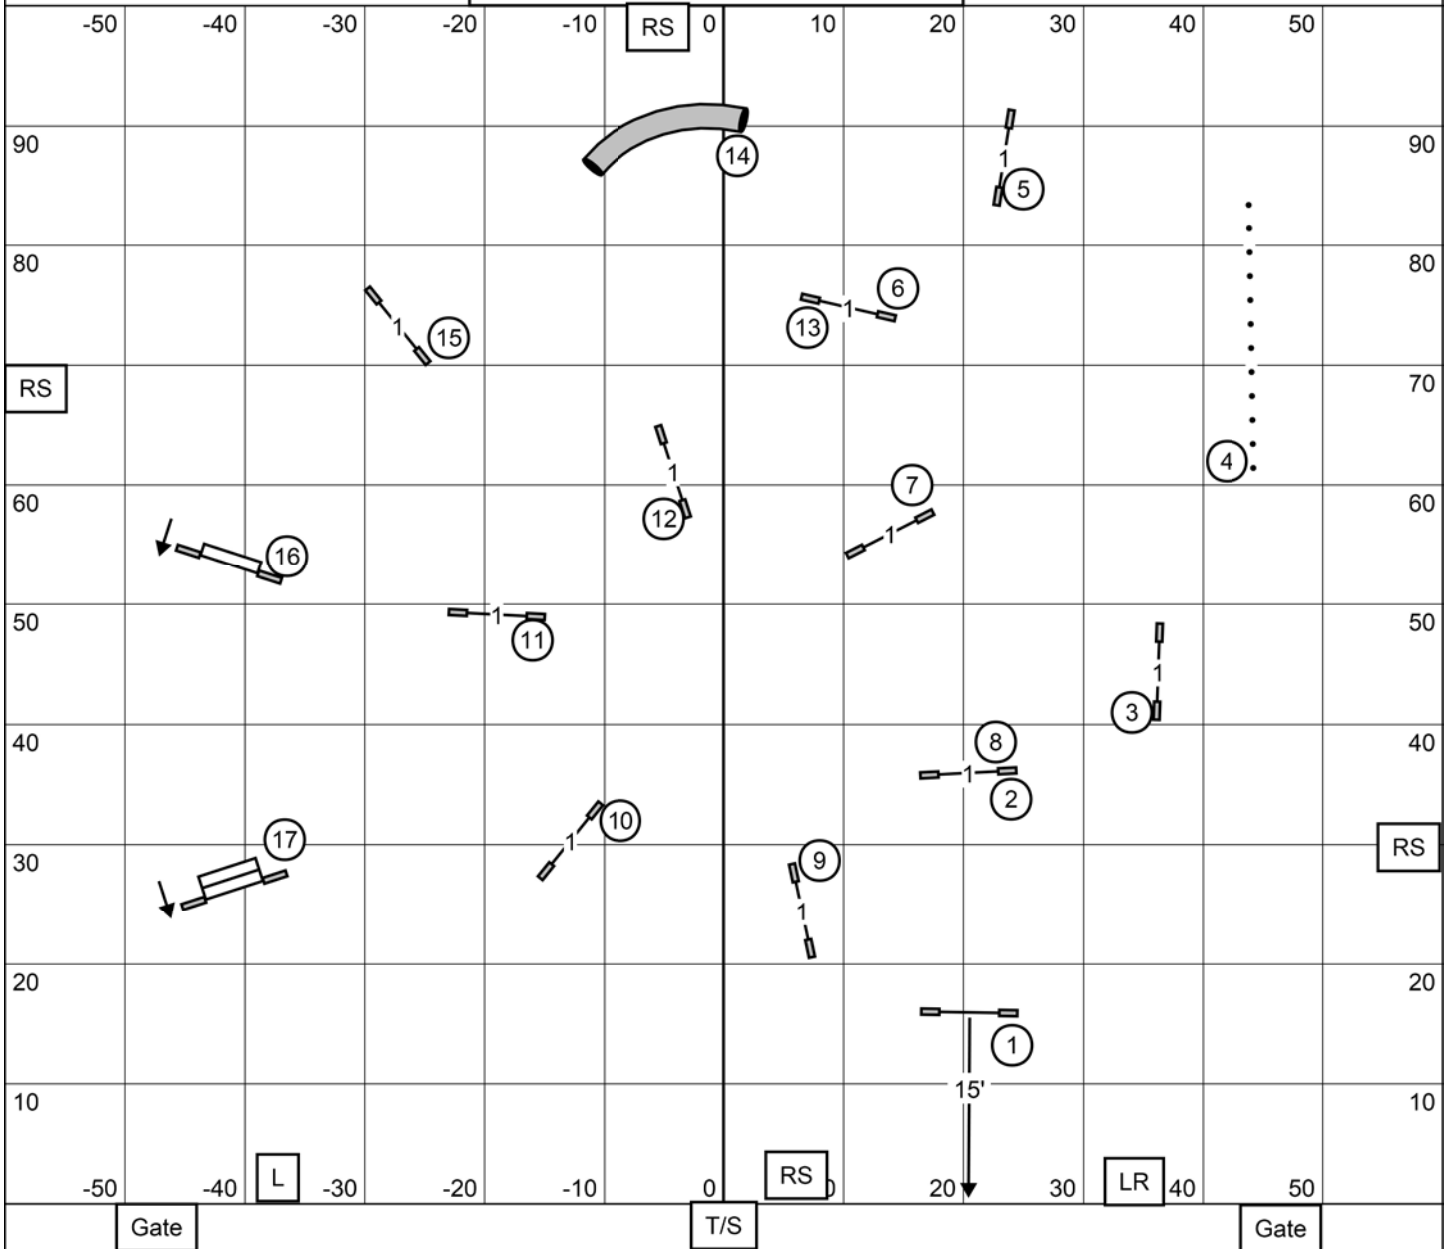

Dauphin Dog Training Club
T2B Sun-4/16/23
 Susan Stephon Indoors on Turf
 E-timing Ring Size 120 x 100

Dauphin Dog Training Club
Novice JWW Sun-4/16/23
 Susan Stephon Indoors on Turf
 E-timing Ring Size 120 x 100

Dauphin Dog Training Club
Open JWW Sun-4/16/23
 Susan Stephon Indoors on Turf
 E-timing Ring Size 120 x 100

Dauphin Dog Training Club
Premier JWW Sun-4/16/23
 Susan Stephon Indoors on Turf
 E-timing Ring Size 120 x 100

Dauphin Dog Training Club
Ex/Master JWW Sun-4/16/23
 Susan Stephon Indoors on Turf
 E-timing Ring Size 120 x 100