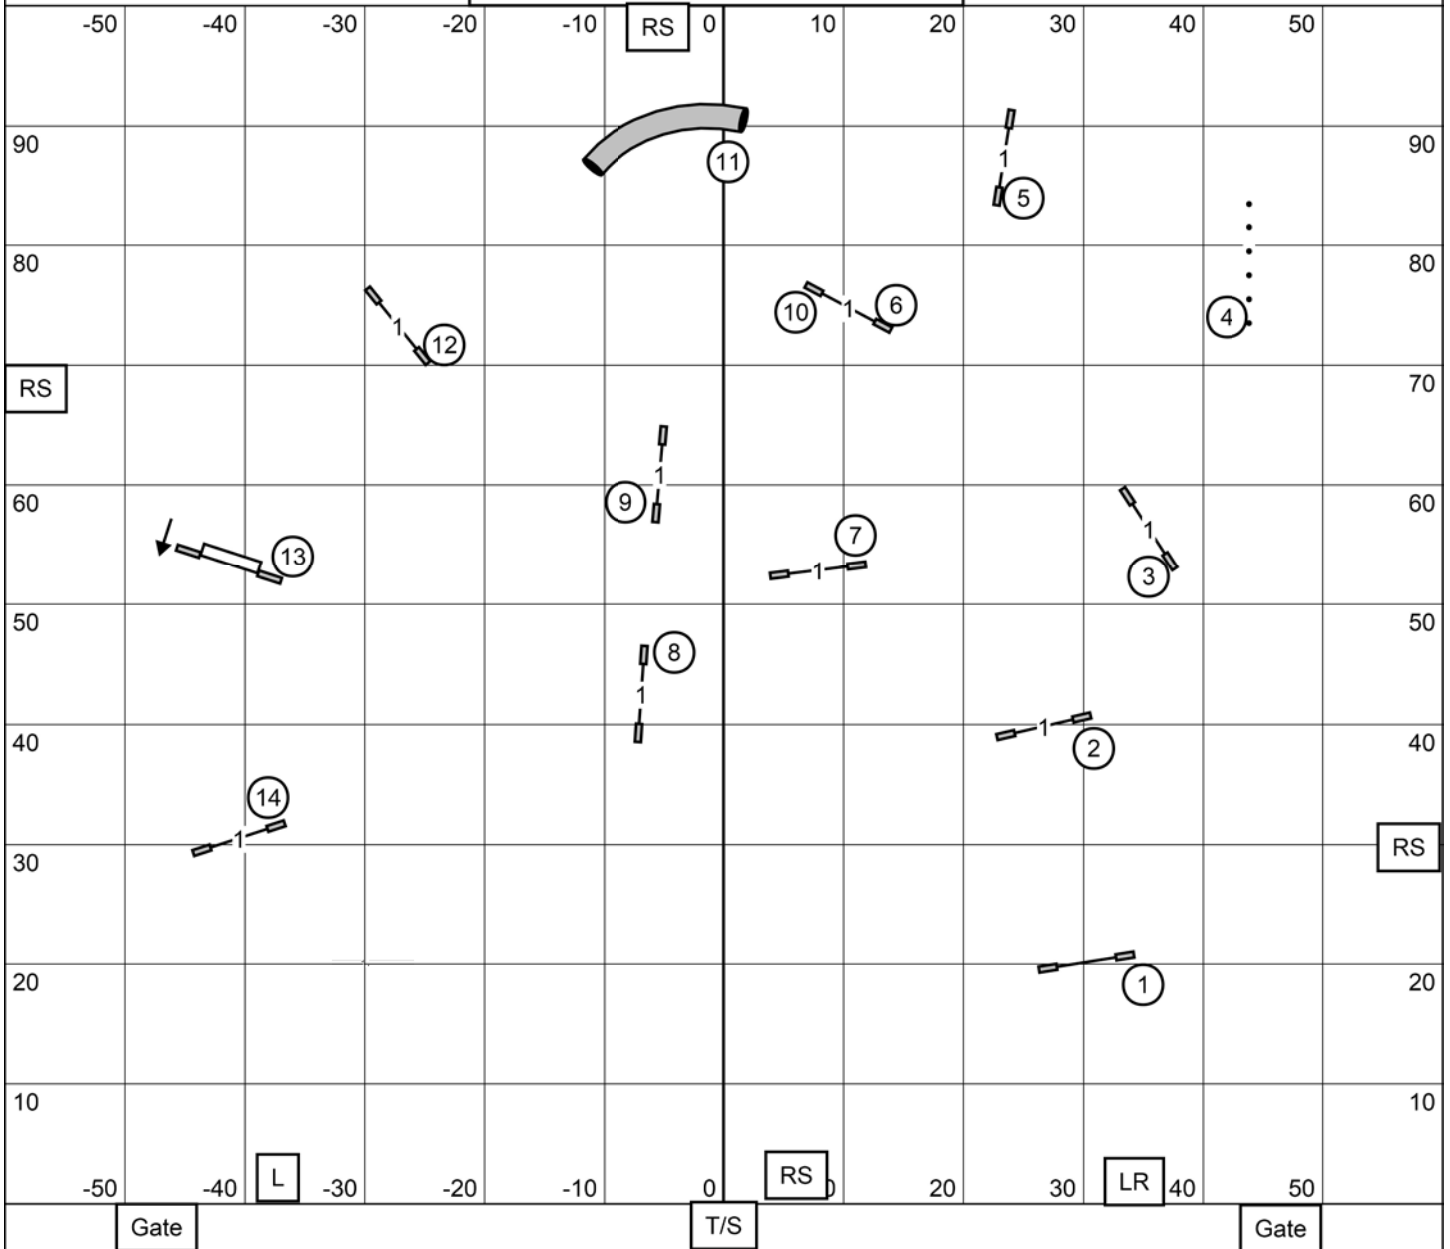

Dauphin Dog Training Club
T2B Sun-4/16/23
 Susan Stephon Indoors on Turf
 E-timing Ring Size 120 x 100

Dauphin Dog Training Club
Novice JWW Sun-4/16/23
 Susan Stephon Indoors on Turf
 E-timing Ring Size 120 x 100

Dauphin Dog Training Club
Open JWW Sun-4/16/23
 Susan Stephon Indoors on Turf
 E-timing Ring Size 120 x 100

Dauphin Dog Training Club
Premier JWW Sun-4/16/23
 Susan Stephon Indoors on Turf
 E-timing Ring Size 120 x 100

Dauphin Dog Training Club
Ex/Master JWW Sun-4/16/23
 Susan Stephon Indoors on Turf
 E-timing Ring Size 120 x 100