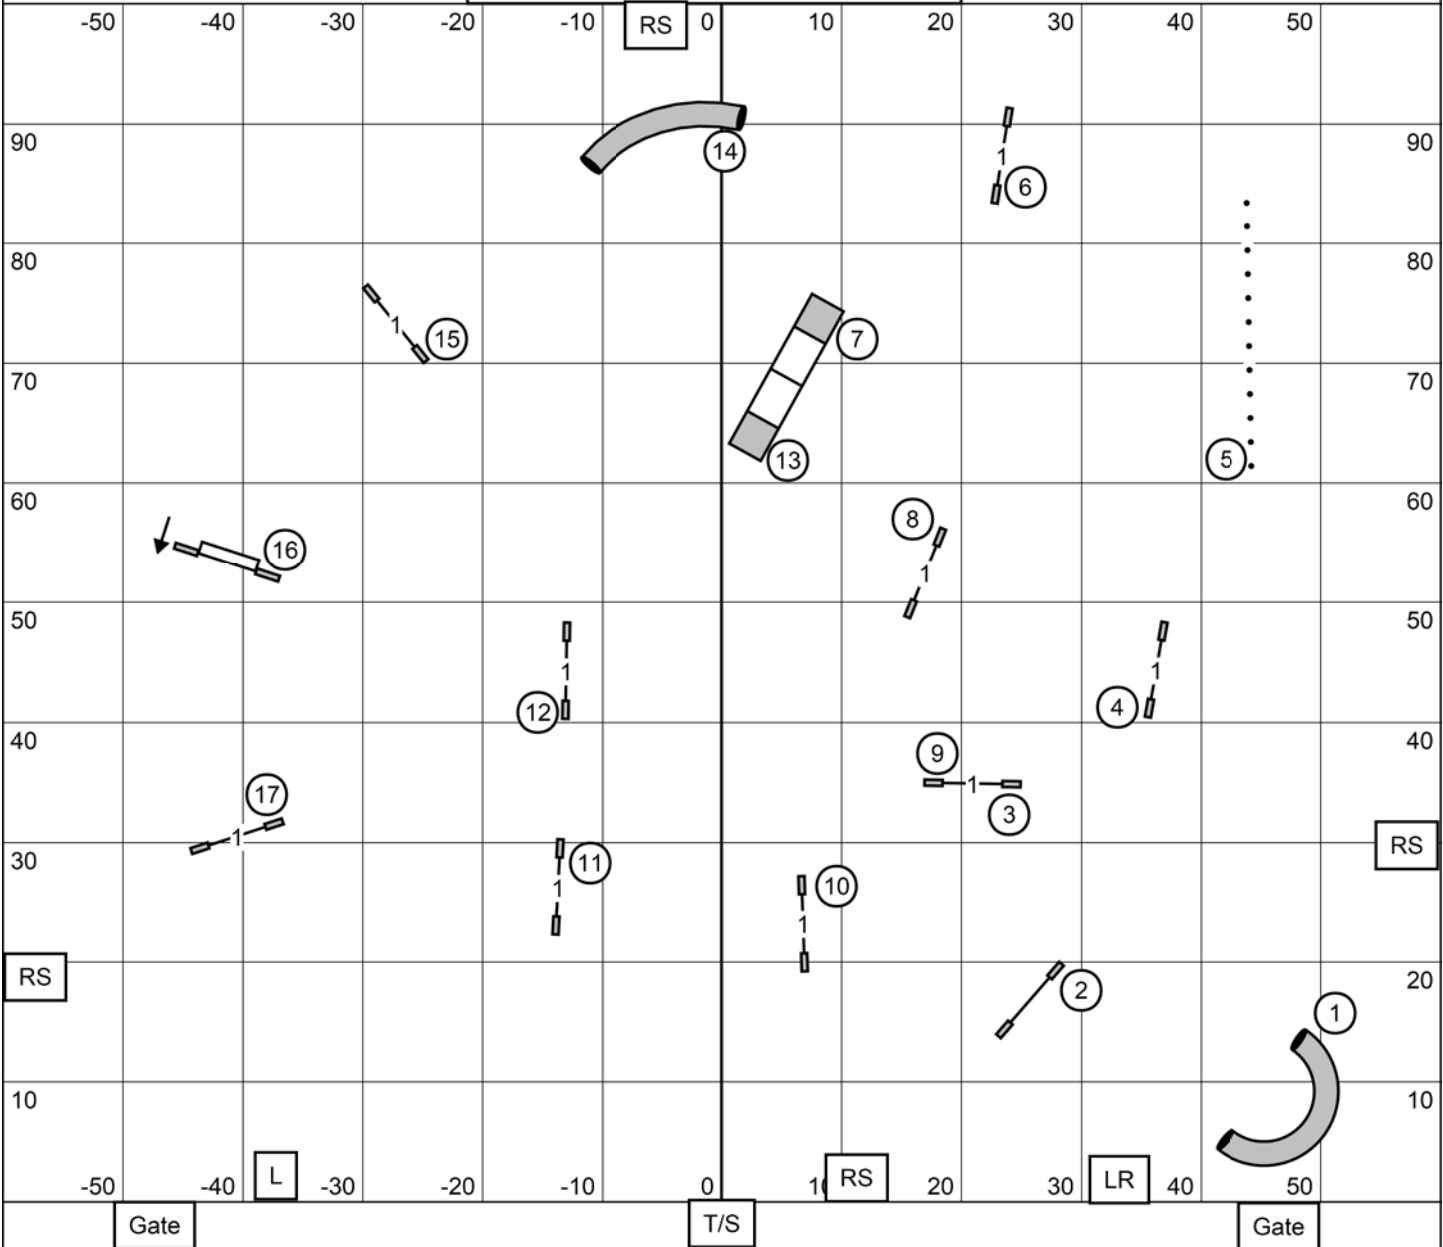

Dauphin Dog Training Club
T2B Sun-4/16/23
 Susan Stephon Indoors on Turf
 E-timing Ring Size 120 x 100

Dauphin Dog Training Club
Novice JWW Sun-4/16/23
 Susan Stephon Indoors on Turf
 E-timing Ring Size 120 x 100

Dauphin Dog Training Club
Open JWW Sun-4/16/23
 Susan Stephon Indoors on Turf
 E-timing Ring Size 120 x 100

Dauphin Dog Training Club
Premier JWW Sun-4/16/23
 Susan Stephon Indoors on Turf
 E-timing Ring Size 120 x 100

Dauphin Dog Training Club
Ex/Master JWW Sun-4/16/23
 Susan Stephon Indoors on Turf
 E-timing Ring Size 120 x 100