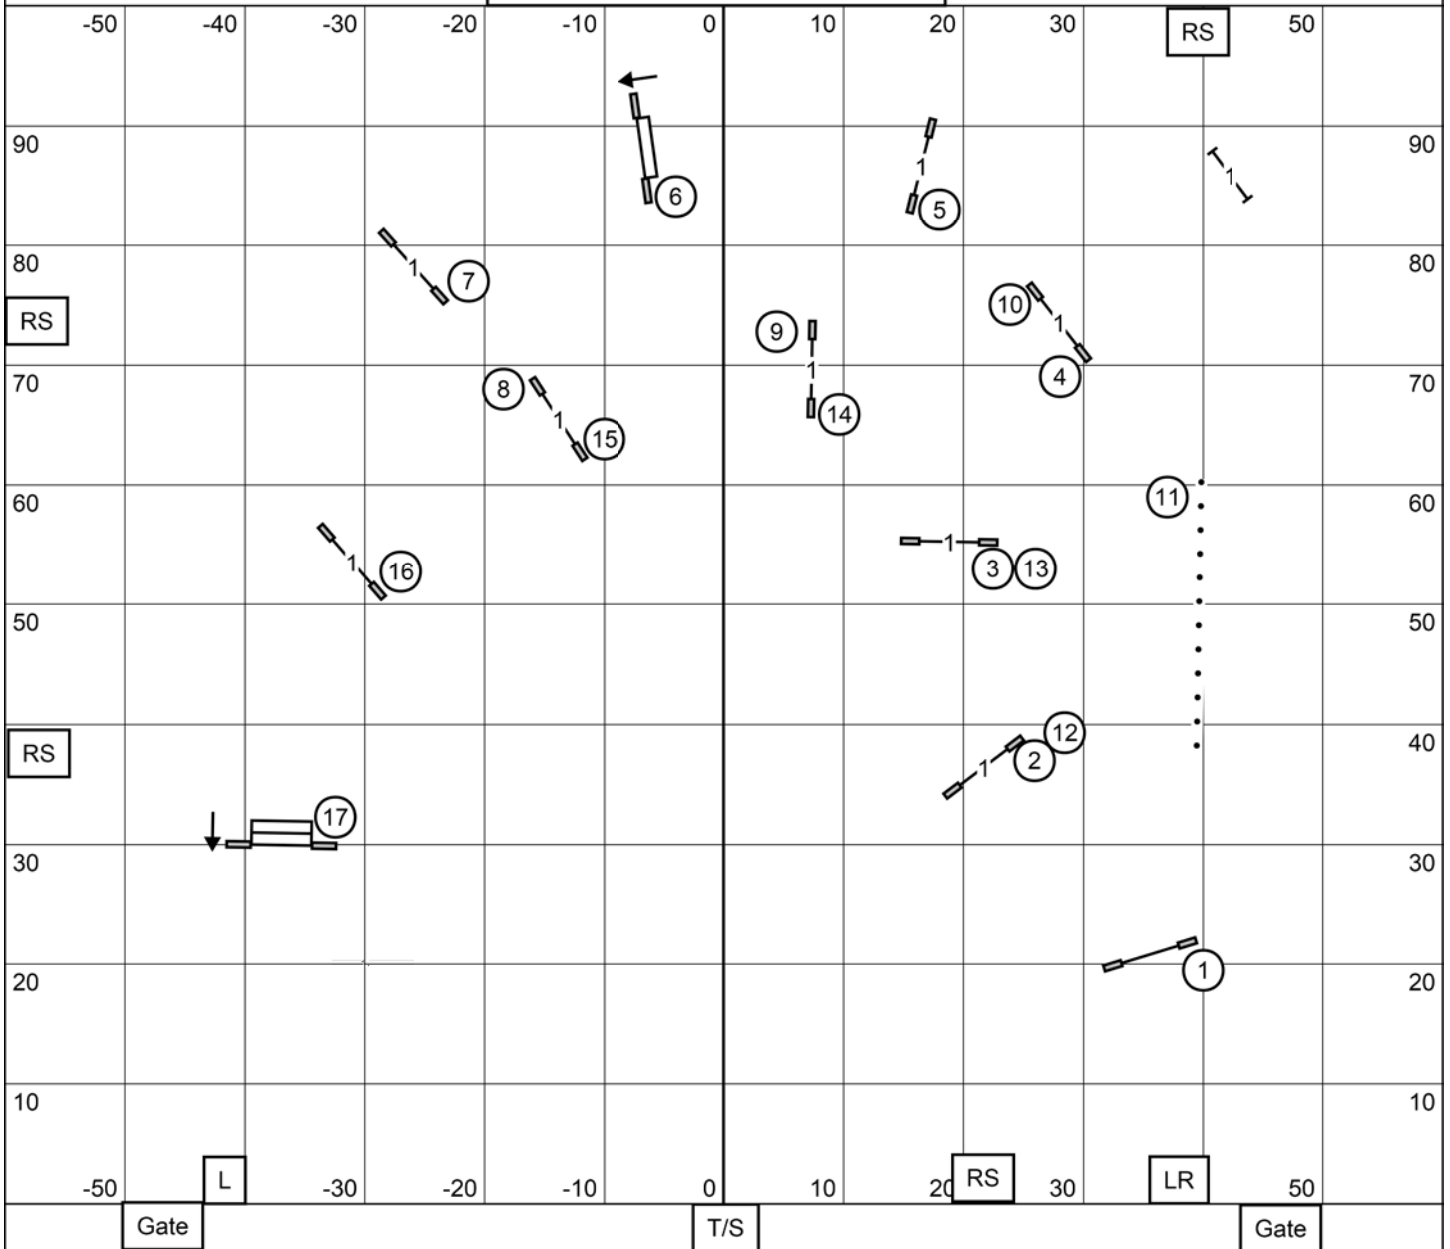

Dauphin Dog Training Club
Master/Ex/Open/Nov FAST Fri-4/14/23
 Susan Stephon Indoors on Turf
 E-timing Ring Size 120 x 100

Send:
 Mas/Ex: Boxes 384 or 483 as a serpentine in any direction from dotted line. ----->
 Tunnels are both bi-directional for Mas/Exc. 109

Open: 10 3 or 9 4 circles from dashed line. - - - - ->

Novice: 10 3 or 9 4 circles from solid line. _____>

Dauphin Dog Training Club
Novice JWW Fri-4/14/23
 Susan Stephon Indoors on Turf
 E-timing Ring Size 120 x 100

Dauphin Dog Training Club
Open JWW Fri-4/14/23
 Susan Stephon Indoors on Turf
 E-timing Ring Size 120 x 100

Dauphin Dog Training Club
Premier JWW Fri-4/14/23
 Susan Stephon Indoors on Turf
 E-timing Ring Size 120 x 100

Dauphin Dog Training Club
Ex/Master JWW Fri-4/14/23
 Susan Stephon Indoors on Turf
 E-timing Ring Size 120 x 100