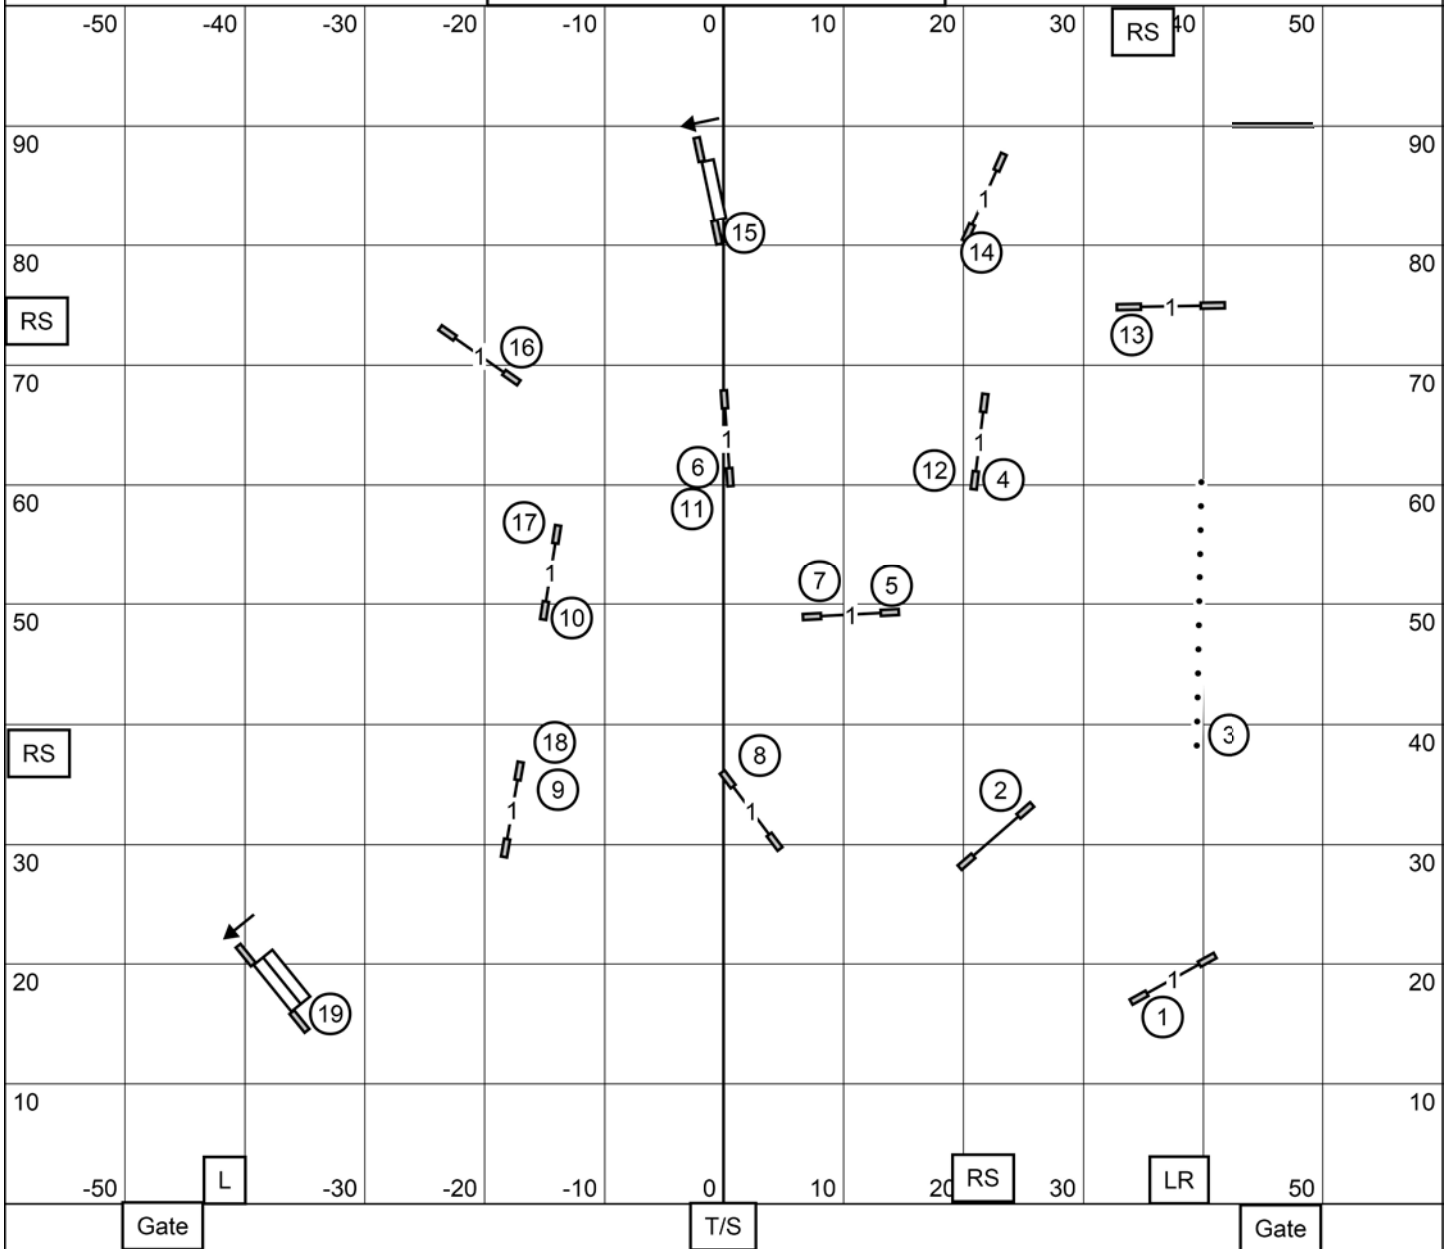

Dauphin Dog Training Club
Master/Ex/Open/Nov FAST Fri-4/14/23
 Susan Stephon Indoors on Turf
 E-timing Ring Size 120 x 100

Send:
 Mas/Ex: Boxes 384 or 483 as a serpentine in any direction from dotted line. ----->
 Tunnels are both bi-directional for Mas/Exc. 109

Open: 10 3 or 9 4 circles from dashed line. - - - - ->

Novice: 10 3 or 9 4 circles from solid line. _____>

Dauphin Dog Training Club
Novice JWW Fri-4/14/23
 Susan Stephon Indoors on Turf
 E-timing Ring Size 120 x 100

Dauphin Dog Training Club
Open JWW Fri-4/14/23
 Susan Stephon Indoors on Turf
 E-timing Ring Size 120 x 100

Dauphin Dog Training Club
Premier JWW Fri-4/14/23
 Susan Stephon Indoors on Turf
 E-timing Ring Size 120 x 100

Dauphin Dog Training Club
Ex/Master JWW Fri-4/14/23
 Susan Stephon Indoors on Turf
 E-timing Ring Size 120 x 100