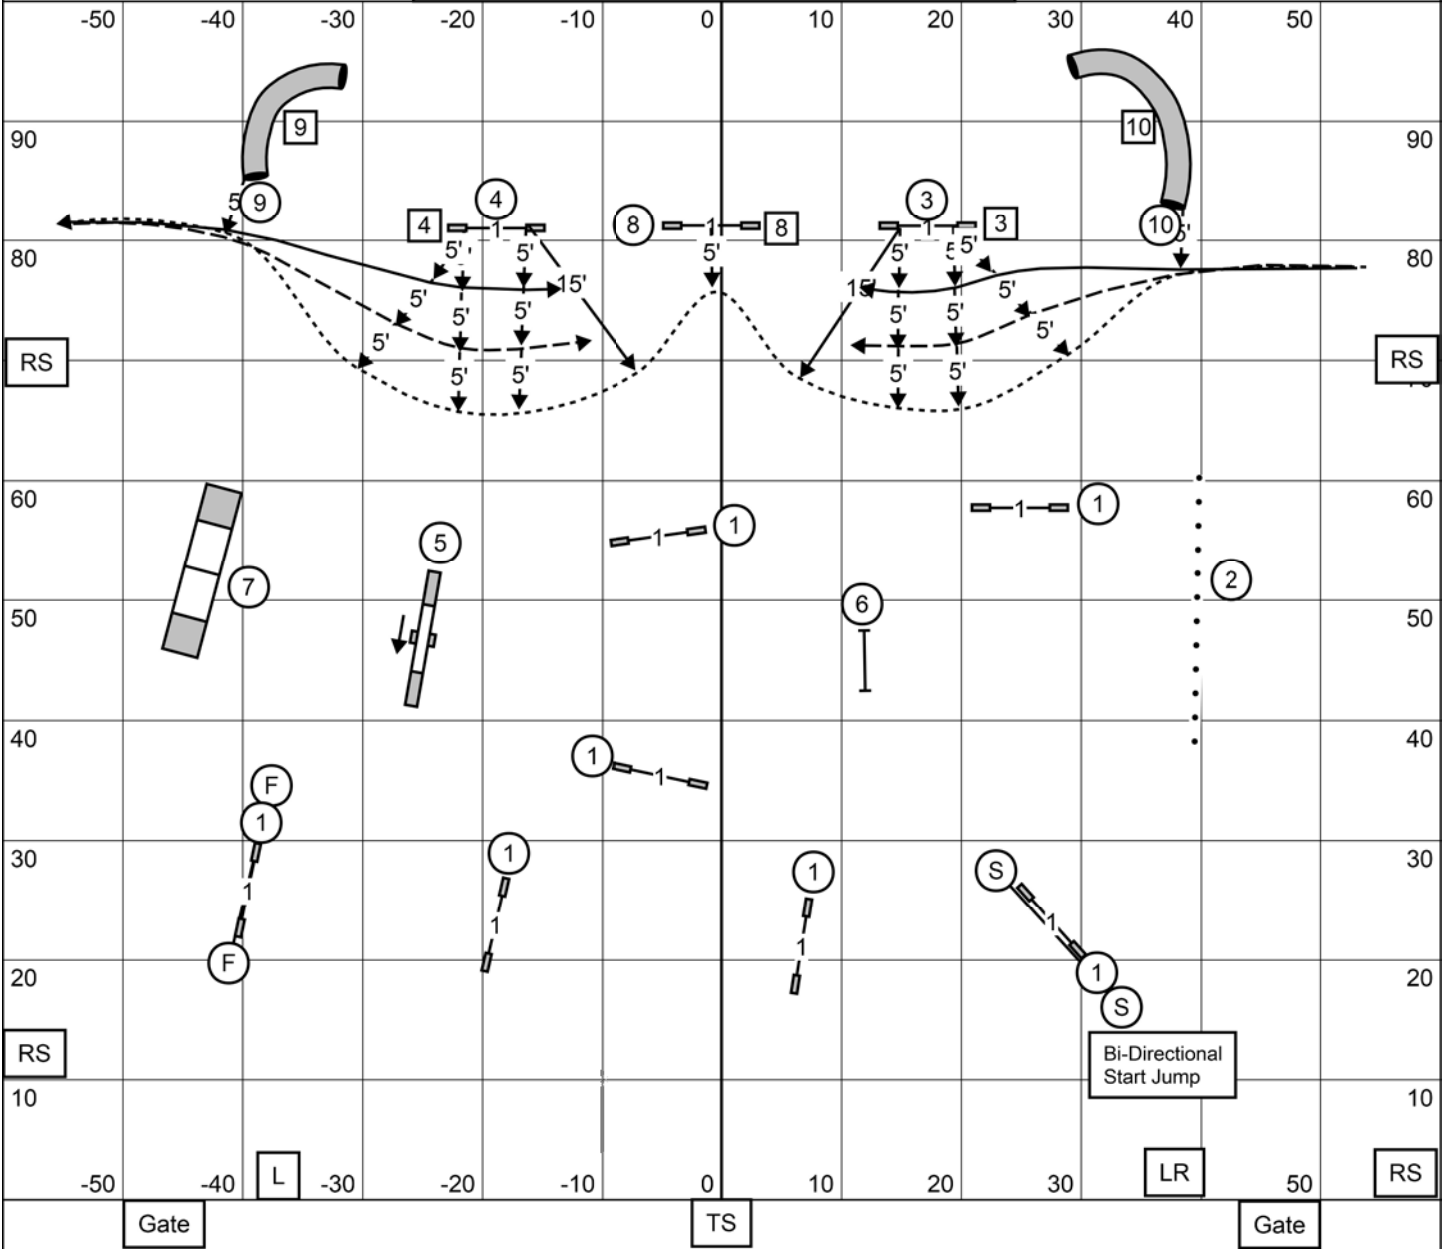

Dauphin Dog Training Club
Master/Ex/Open/Nov FAST Fri-4/14/23
 Susan Stephon Indoors on Turf
 E-timing Ring Size 120 x 100

Send:
 Mas/Ex: Boxes 384 or 483 as a serpentine in any direction from dotted line. ----->
 Tunnels are both bi-directional for Mas/Exc. 109

Open: 10 3 or 9 4 circles from dashed line. - - - - ->

Novice: 10 3 or 9 4 circles from solid line. _____>

Dauphin Dog Training Club
Novice JWW Fri-4/14/23
 Susan Stephon Indoors on Turf
 E-timing Ring Size 120 x 100

Dauphin Dog Training Club
Open JWW Fri-4/14/23
 Susan Stephon Indoors on Turf
 E-timing Ring Size 120 x 100

Dauphin Dog Training Club
Premier JWW Fri-4/14/23
 Susan Stephon Indoors on Turf
 E-timing Ring Size 120 x 100

Dauphin Dog Training Club
Ex/Master JWW Fri-4/14/23
 Susan Stephon Indoors on Turf
 E-timing Ring Size 120 x 100