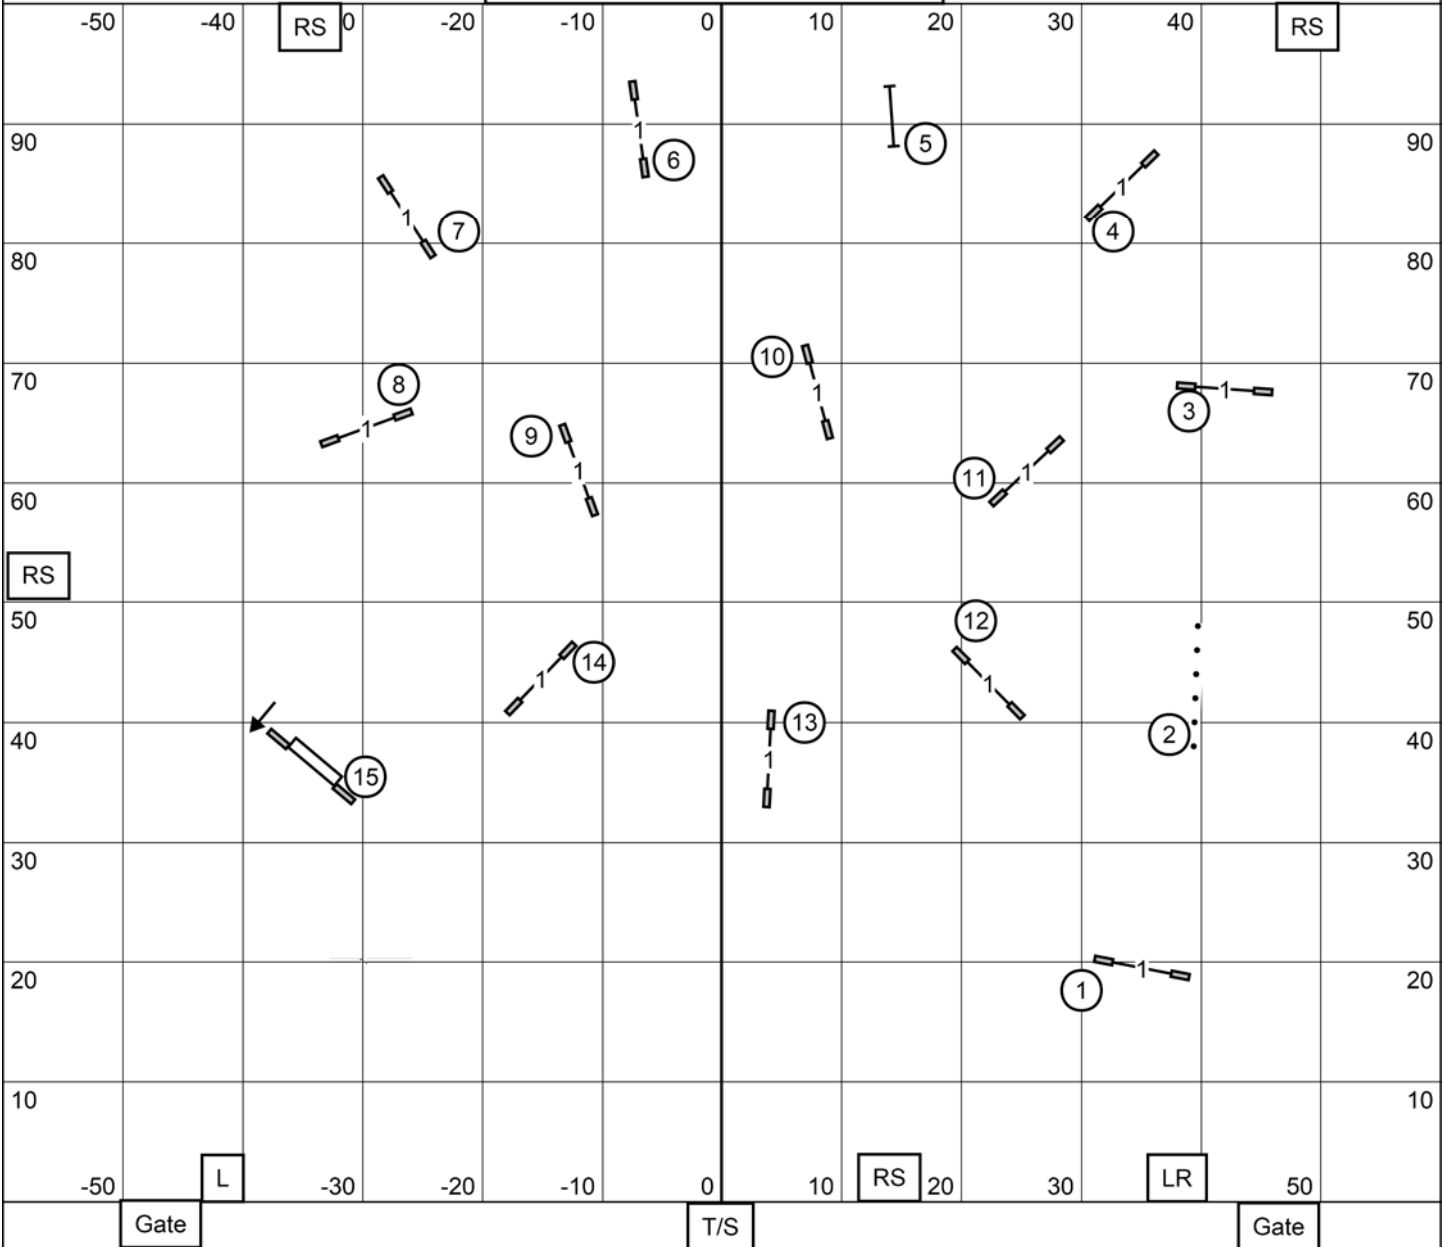

Dauphin Dog Training Club
Master/Ex/Open/Nov FAST Fri-4/14/23
 Susan Stephon Indoors on Turf
 E-timing Ring Size 120 x 100

Send:
 Mas/Ex: Boxes 384 or 483 as a serpentine in any direction from dotted line. ----->
 Tunnels are both bi-directional for Mas/Exc. 109

Open: 10 3 or 9 4 circles from dashed line. - - - - ->

Novice: 10 3 or 9 4 circles from solid line. _____>

Dauphin Dog Training Club
Novice JWW Fri-4/14/23
 Susan Stephon Indoors on Turf
 E-timing Ring Size 120 x 100

Dauphin Dog Training Club
Open JWW Fri-4/14/23
 Susan Stephon Indoors on Turf
 E-timing Ring Size 120 x 100

Dauphin Dog Training Club
Premier JWW Fri-4/14/23
 Susan Stephon Indoors on Turf
 E-timing Ring Size 120 x 100

Dauphin Dog Training Club
Ex/Master JWW Fri-4/14/23
 Susan Stephon Indoors on Turf
 E-timing Ring Size 120 x 100