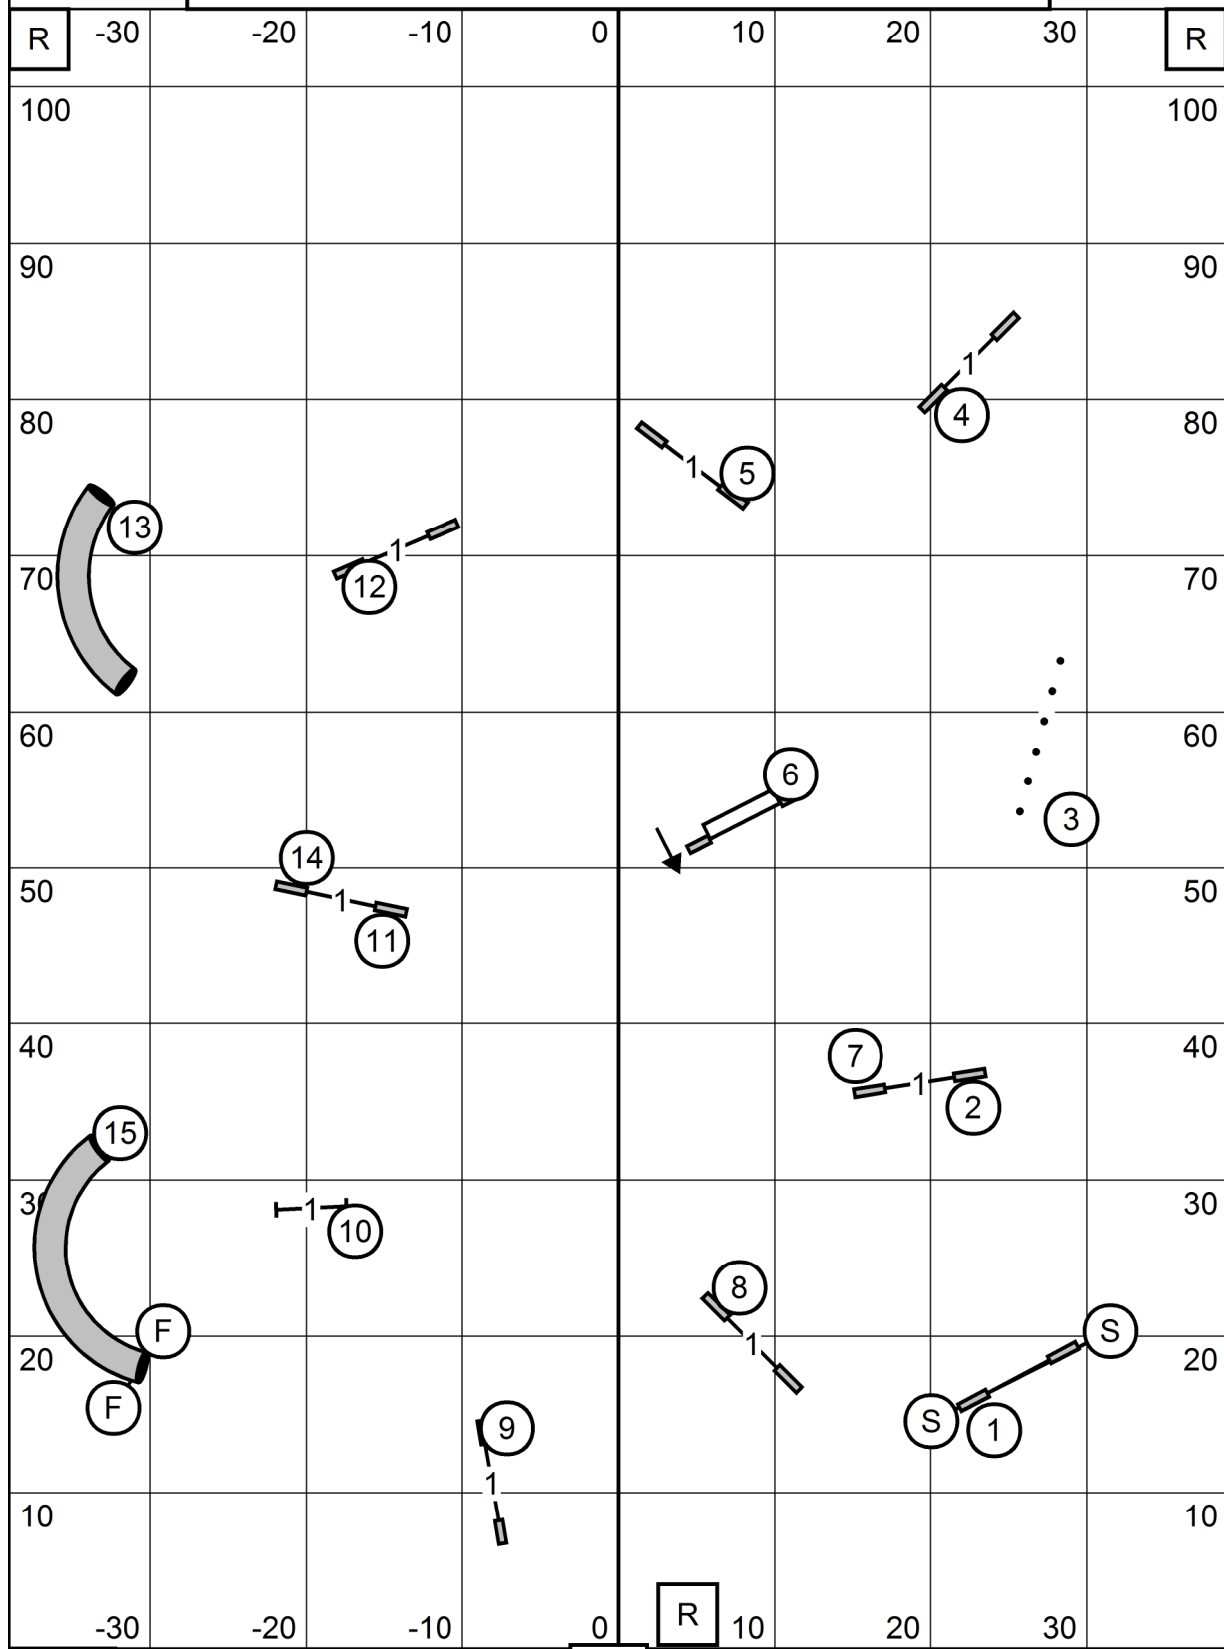

MT NITTANY DOG TRAINING CLUB  
 PENN STATE SNIDER AG ARENA, STATE COLLEGE PA.  
 FRIDAY FEBRUARY 3, 2023  
**NOVICE JWW**  
 JUDGE: SHERRY JEFFERSON

ENTER

EXIT ST