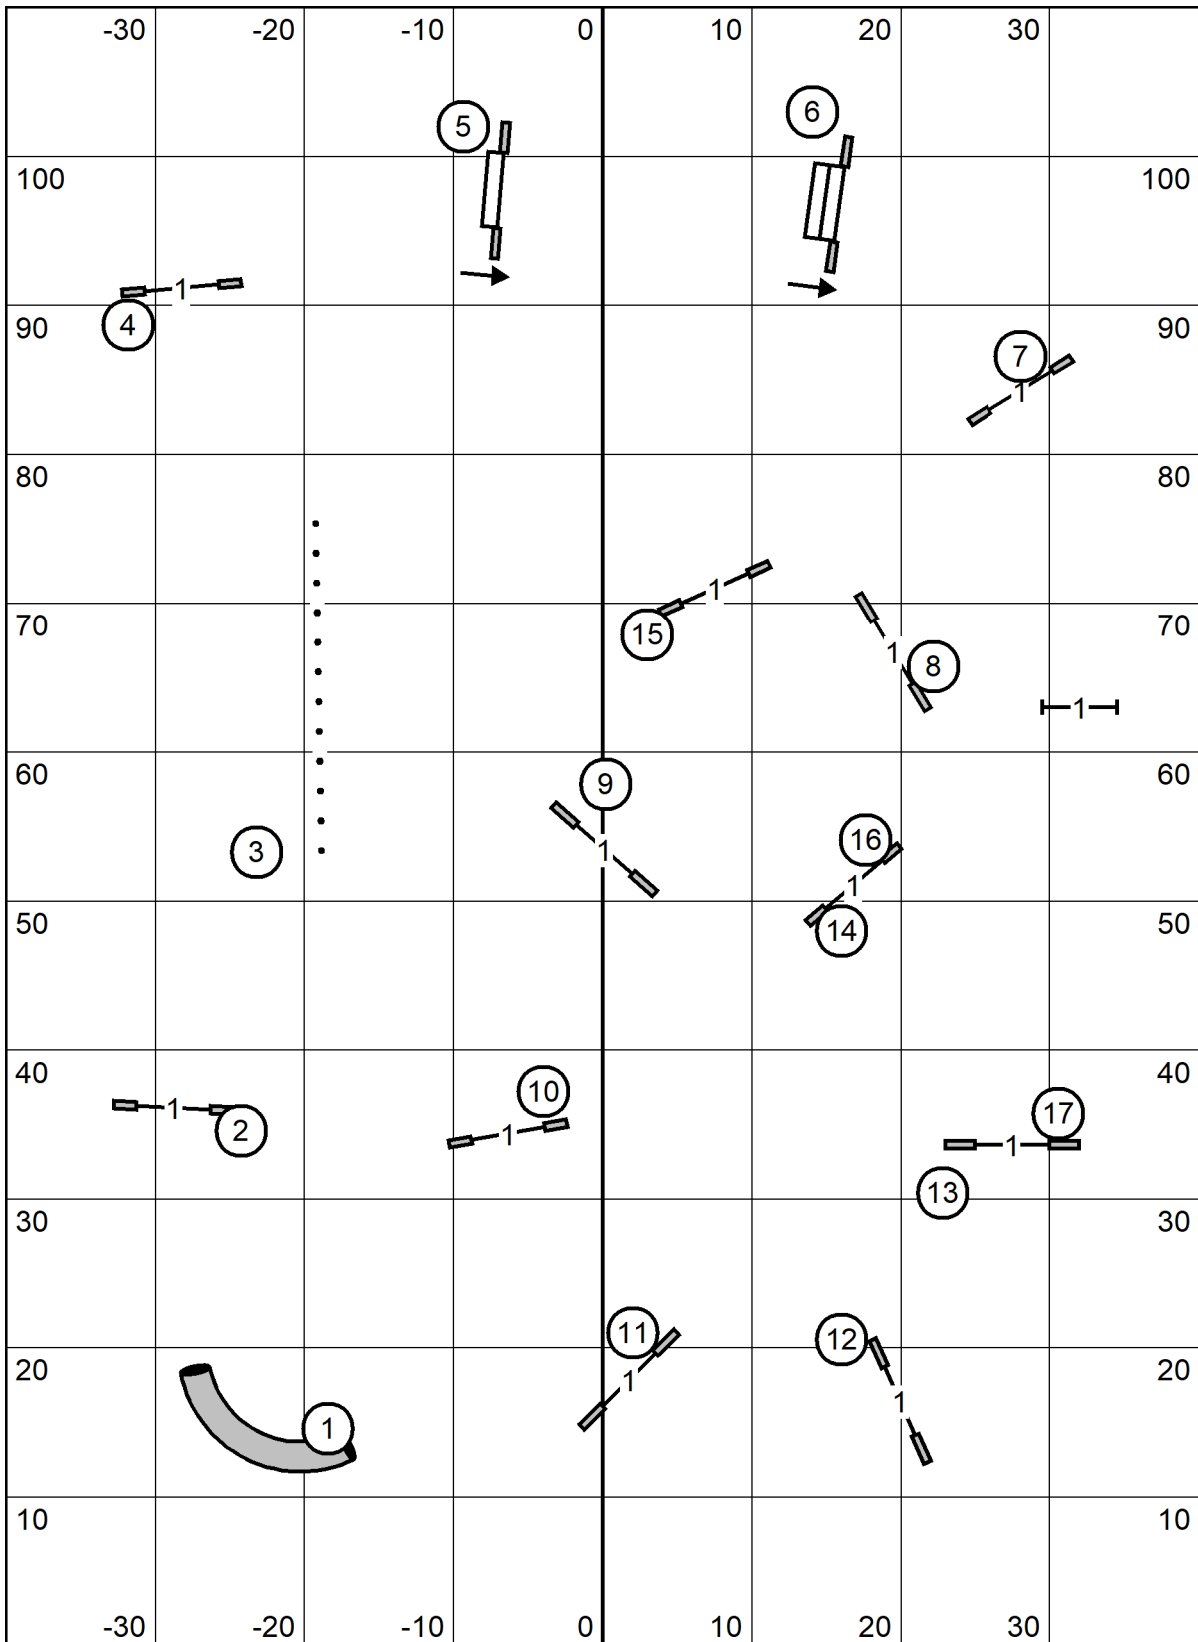

OPEN JWW

June 26, 2026

York Kennel Club

Judge: Stephanie Capkovic