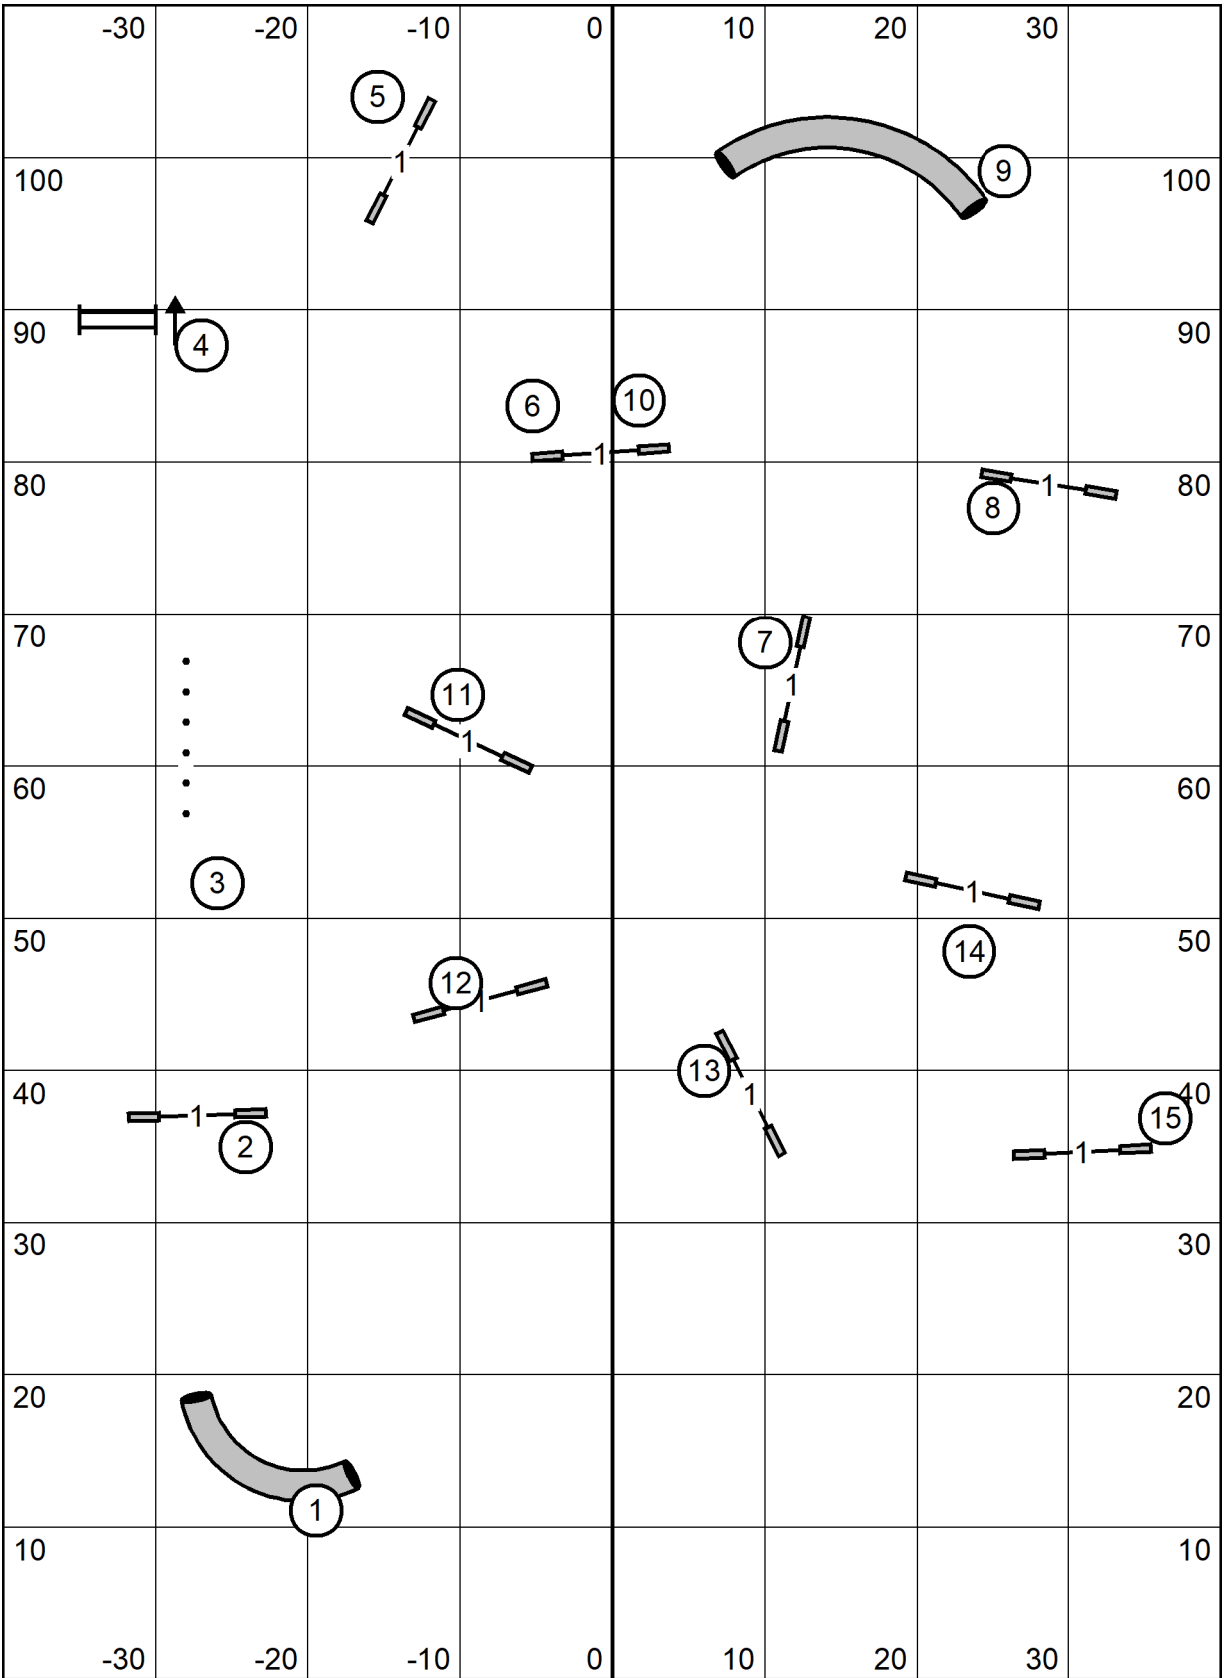

EX/M SEND: 4-5-6 White Circles/Solid Line
 OPEN SEND: 4-5 White Circles or 5-6 Black Circles/dotted-dashed line
 NOVIEC SEND: 4-5 White Circles or 5-6 Black Circles/dashed line

ALL LEVELS OF FAST

YORK KENNEL CLUB
 FRIDAY, JUNE 26, 2026
 STEPHANIE CAPKOVIC

York Kennel Club

Judge: Stephanie Capkovic

Threadle 3-4
 Long Wrap 7-8
 Backside 11
 Theadle 18-19

EXCELLENT/MASTER JWW

June 26, 2026

York Kennel Club

Judge: Stephanie Capkovic

York Kennel Club
Time-to-Beat - Friday, June 26th, 2026
 Indoors on Sport Turf
 Judged by Rob Thompson