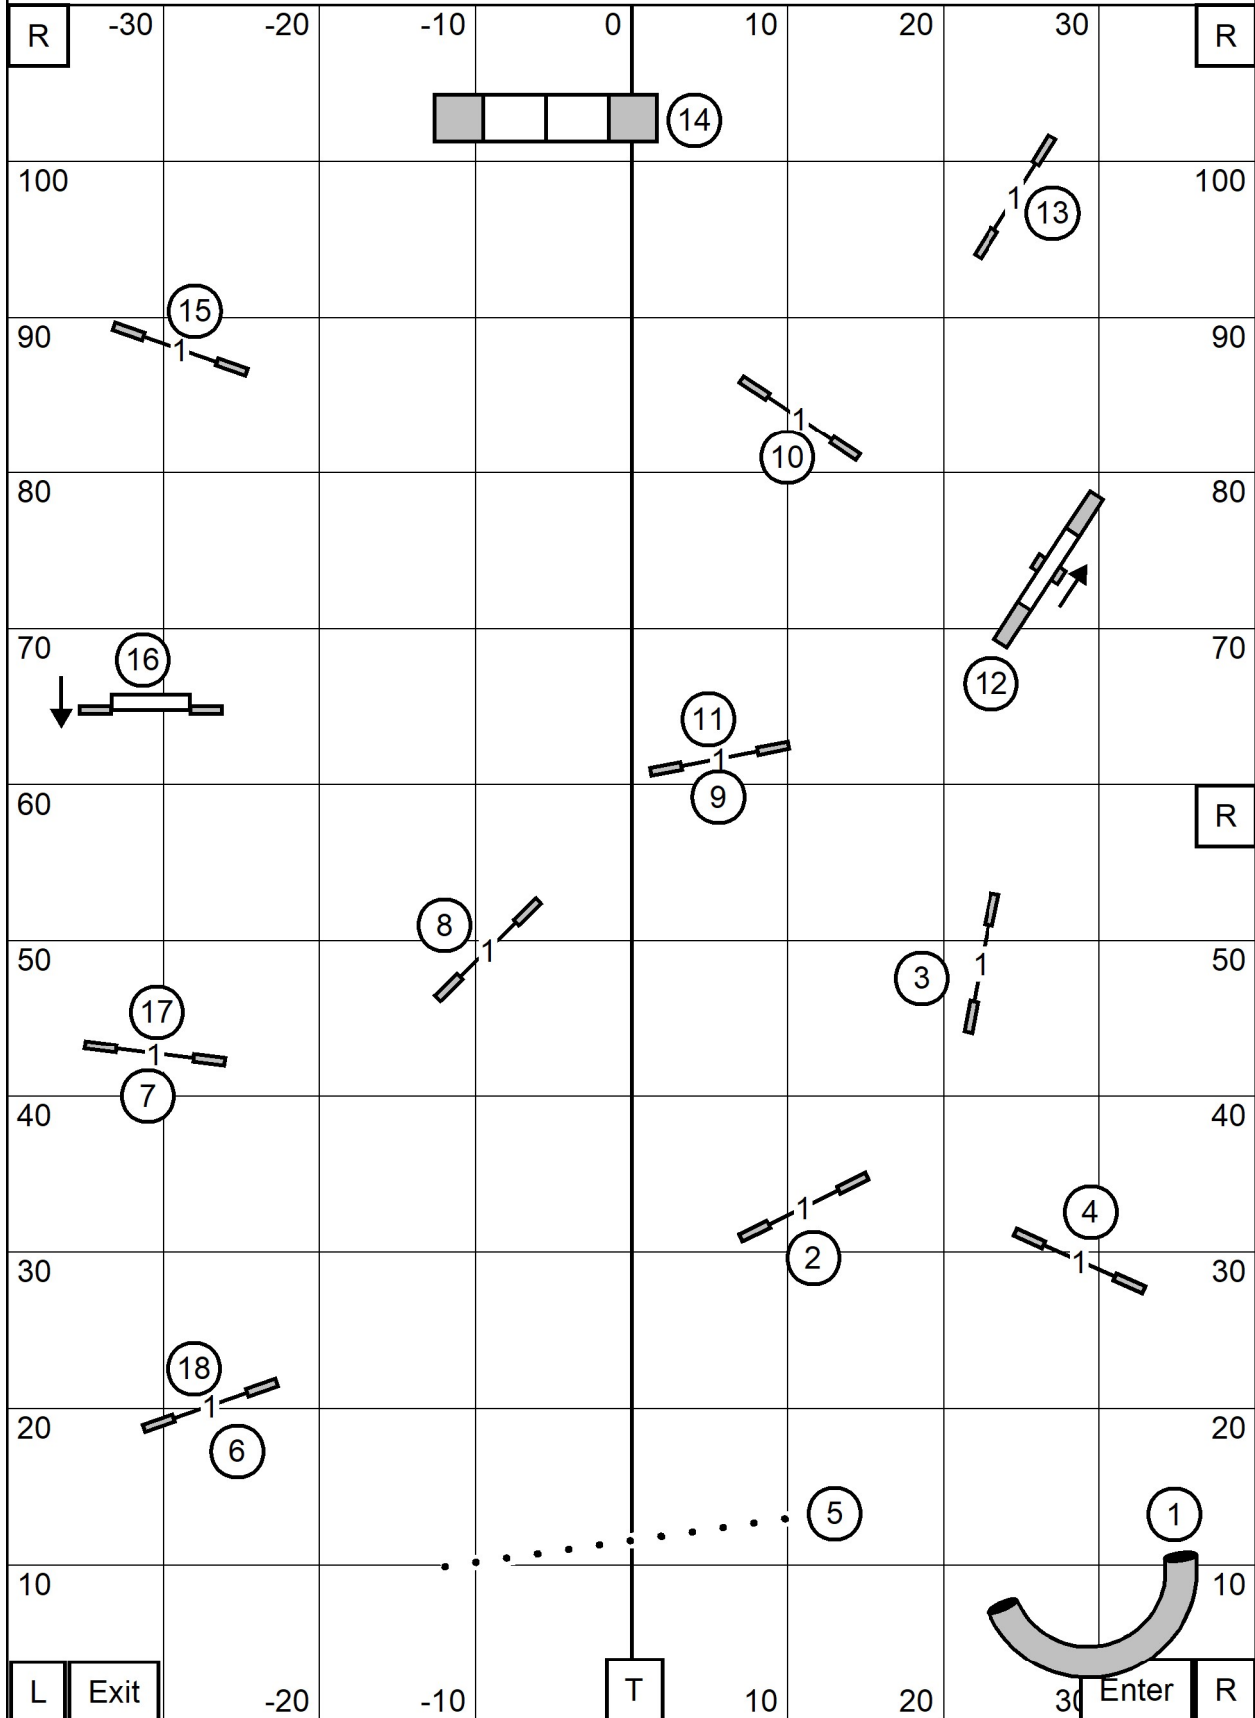

EX/M SEND: 4-5-6 White Circles/Solid Line
 OPEN SEND: 4-5 White Circles or 5-6 Black Circles/dotted-dashed line
 NOVIEC SEND: 4-5 White Circles or 5-6 Black Circles/dashed line

ALL LEVELS OF FAST

YORK KENNEL CLUB
 FRIDAY, JUNE 26, 2026
 STEPHANIE CAPKOVIC

York Kennel Club

Judge: Stephanie Capkovic

Threadle 3-4
 Long Wrap 7-8
 Backside 11
 Theadle 18-19

EXCELLENT/MASTER JWW

June 26, 2026

York Kennel Club

Judge: Stephanie Capkovic

York Kennel Club
Time-to-Beat - Friday, June 26th, 2026
 Indoors on Sport Turf
 Judged by Rob Thompson