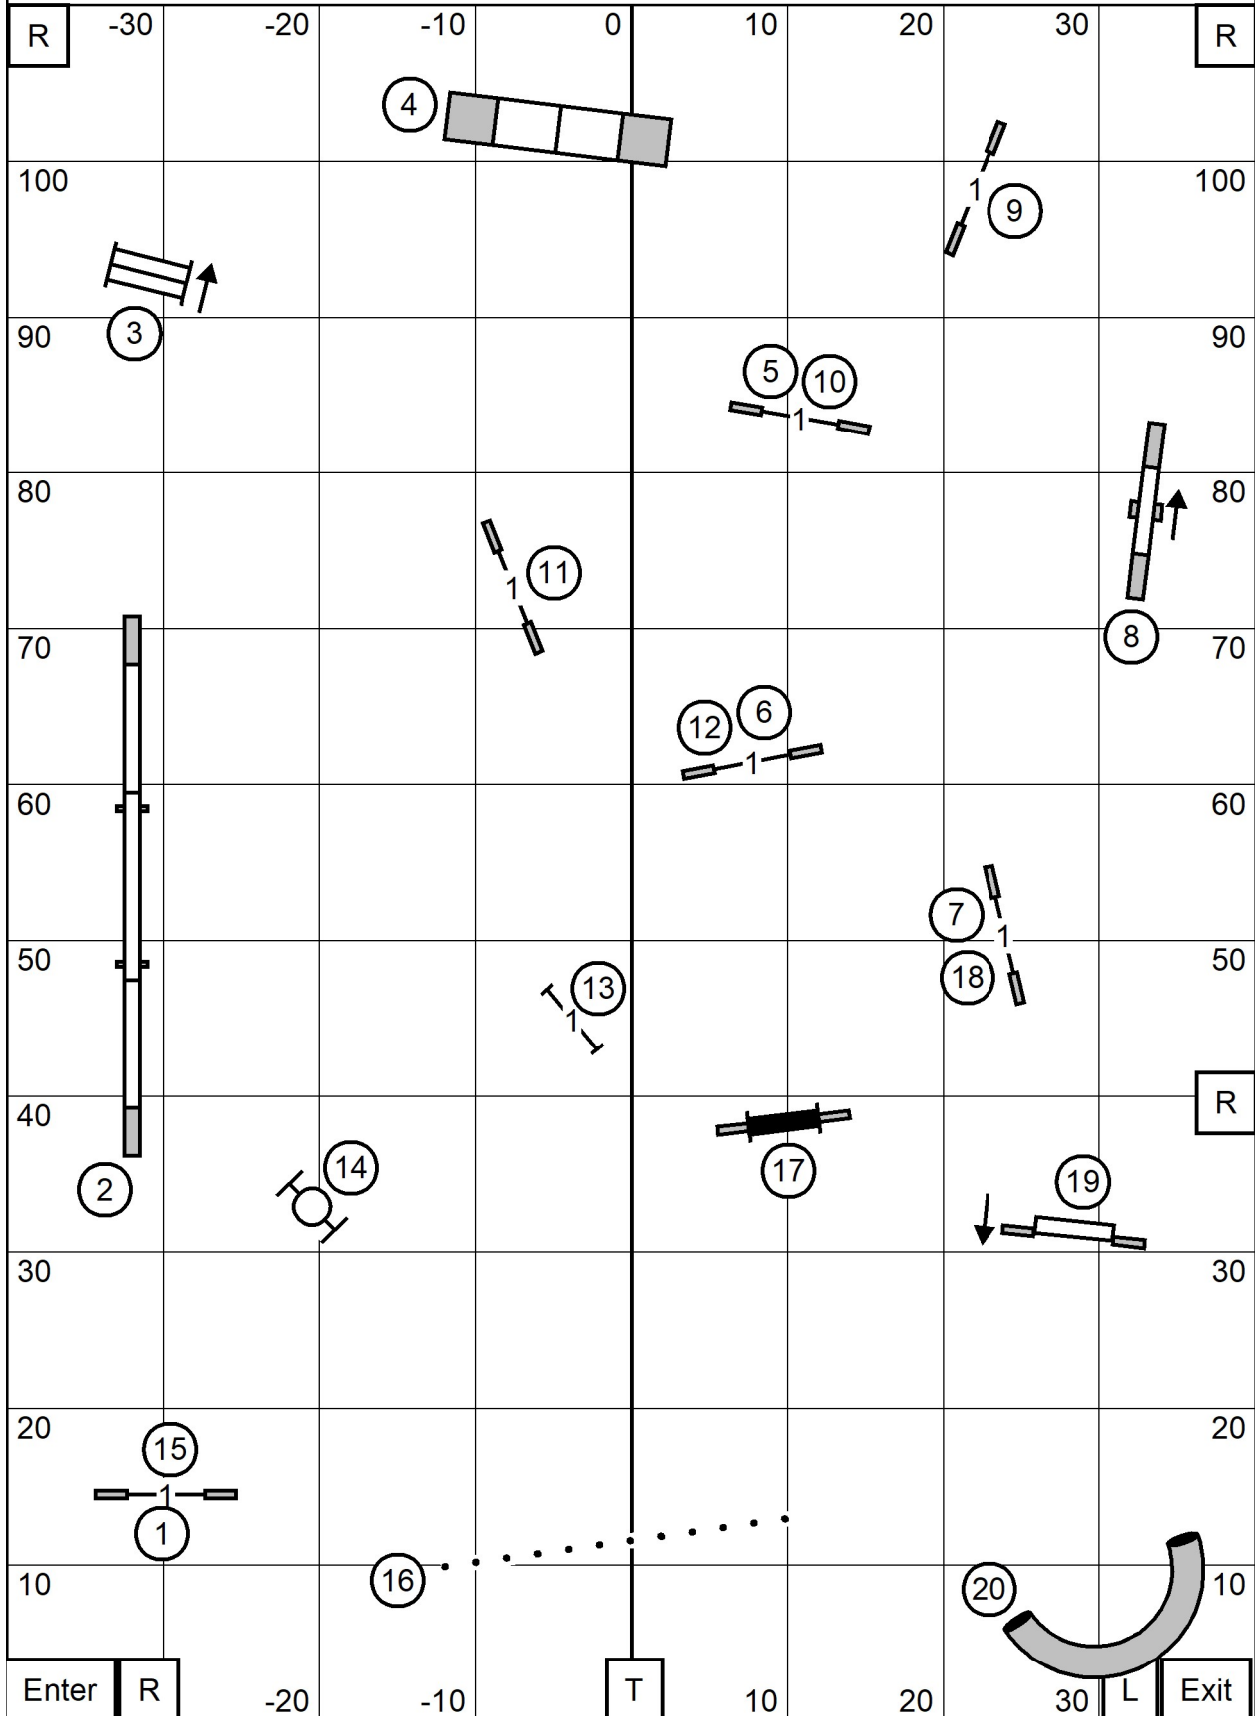

York Kennel Club
Excellent/Masters Standard - Friday, June 26th, 2026
Indoors on Sport Turf
Judged by Rob Thompson