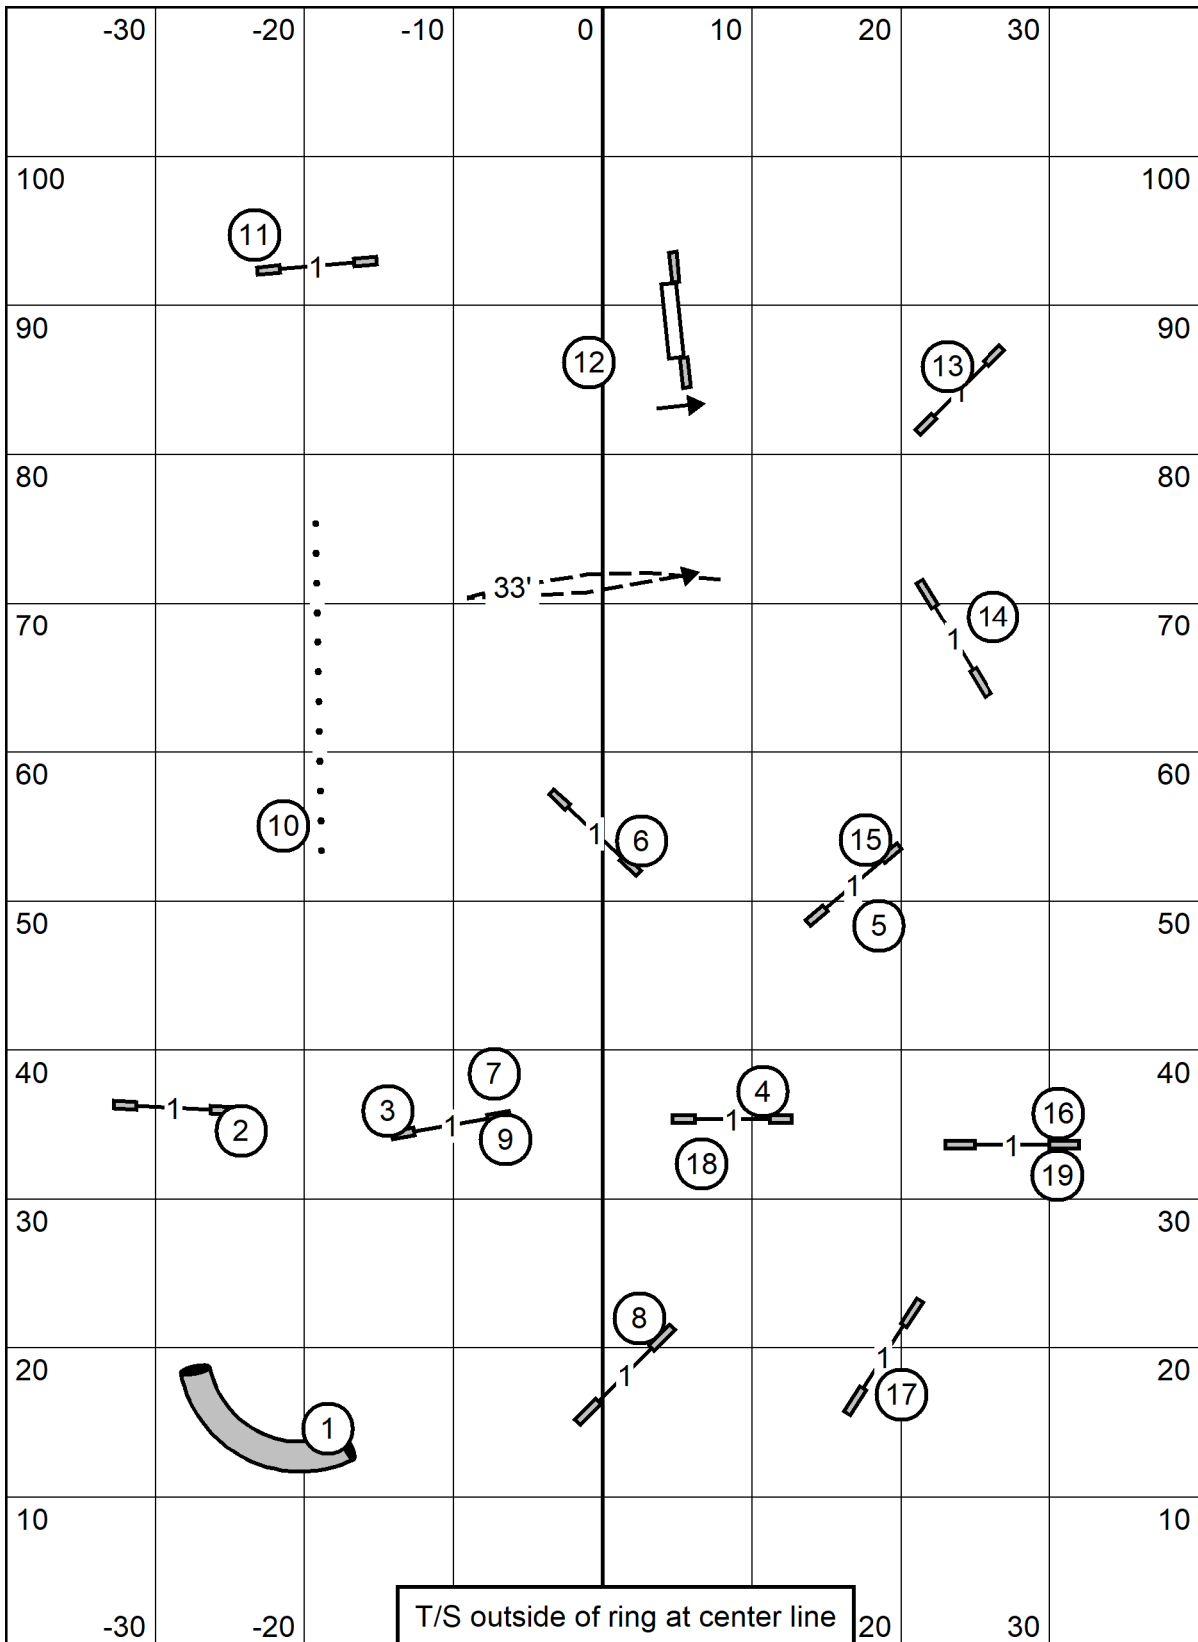

PREMIER JWW

June 26, 2026

York Kennel Club

Judge: Stephanie Capkovic

Threadle 3-4
Long Wrap 7-8
Backside 11
Theadle 18-19