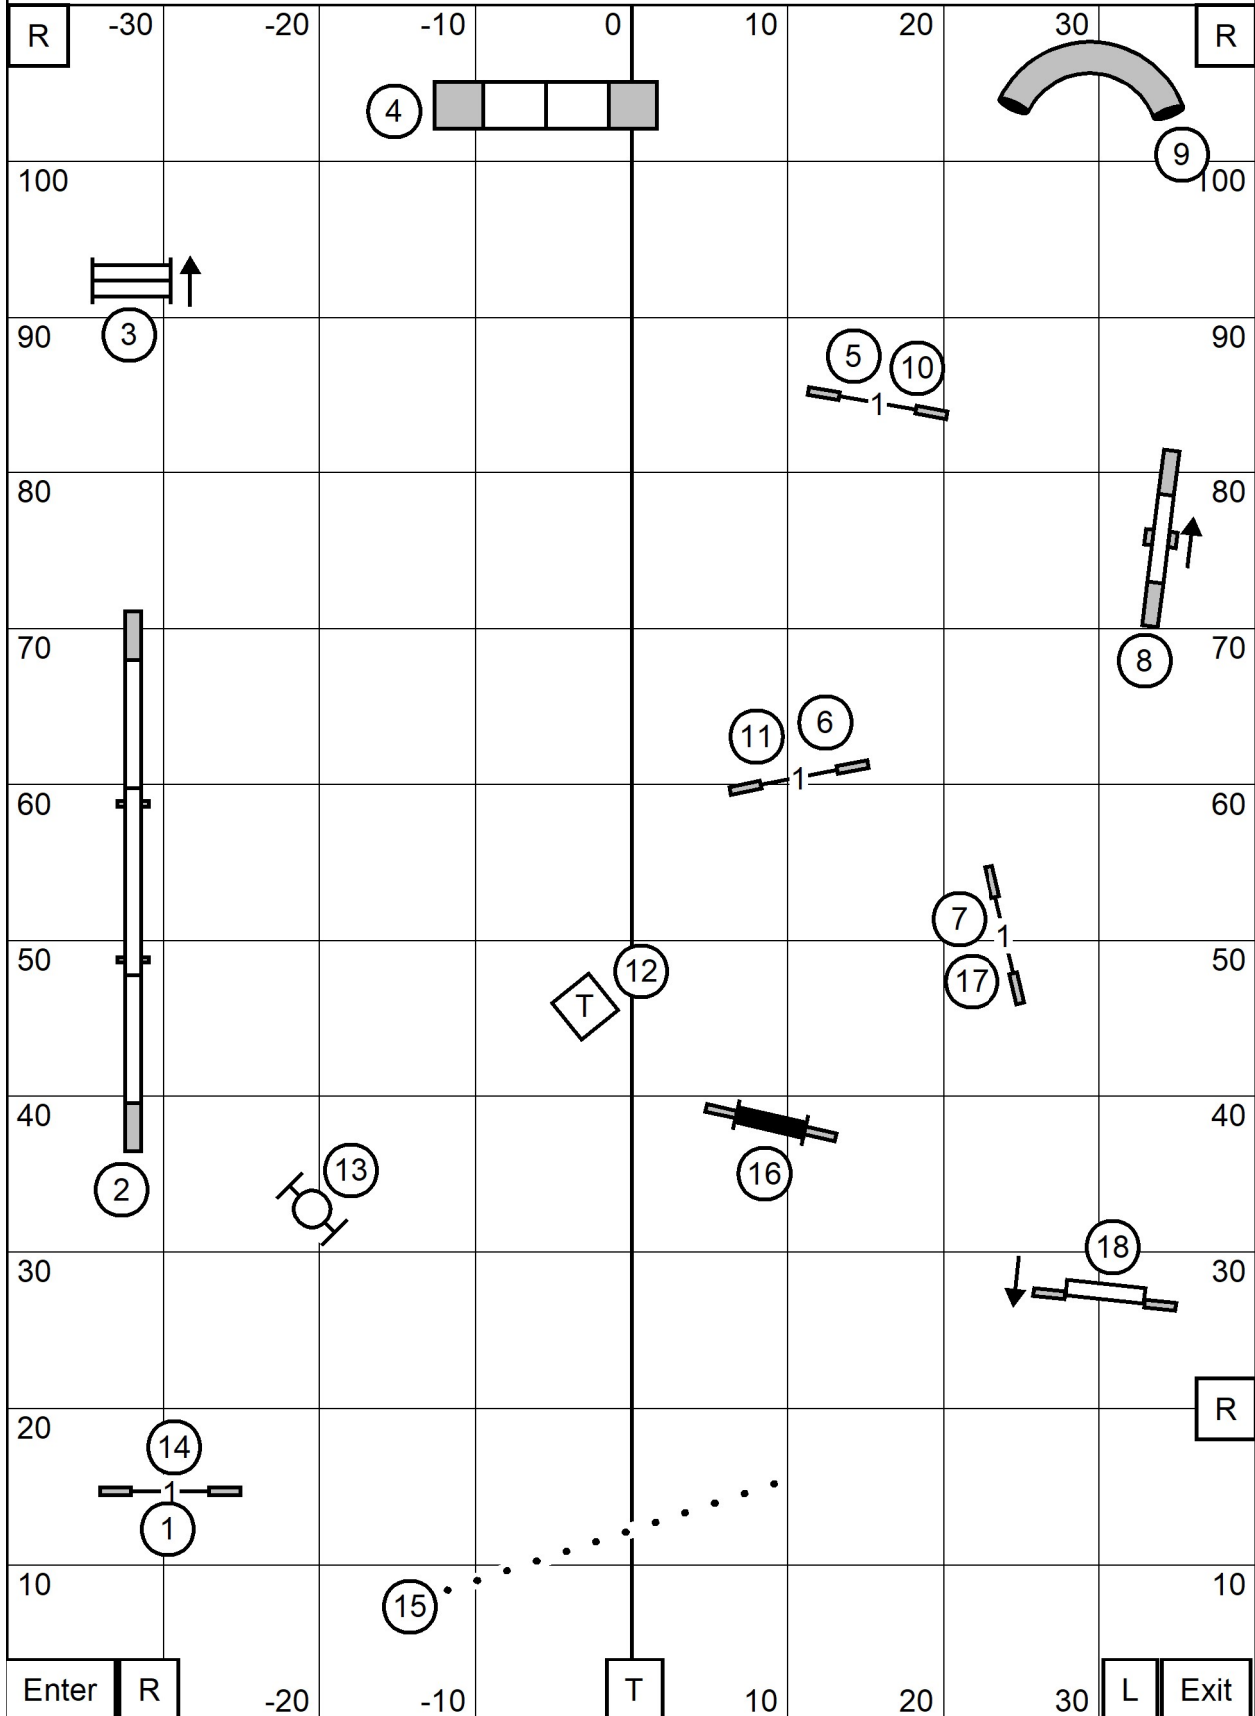

York Kennel Club
Open Standard - Friday, June 26th, 2026
Indoors on Sport Turf
Judged by Rob Thompson