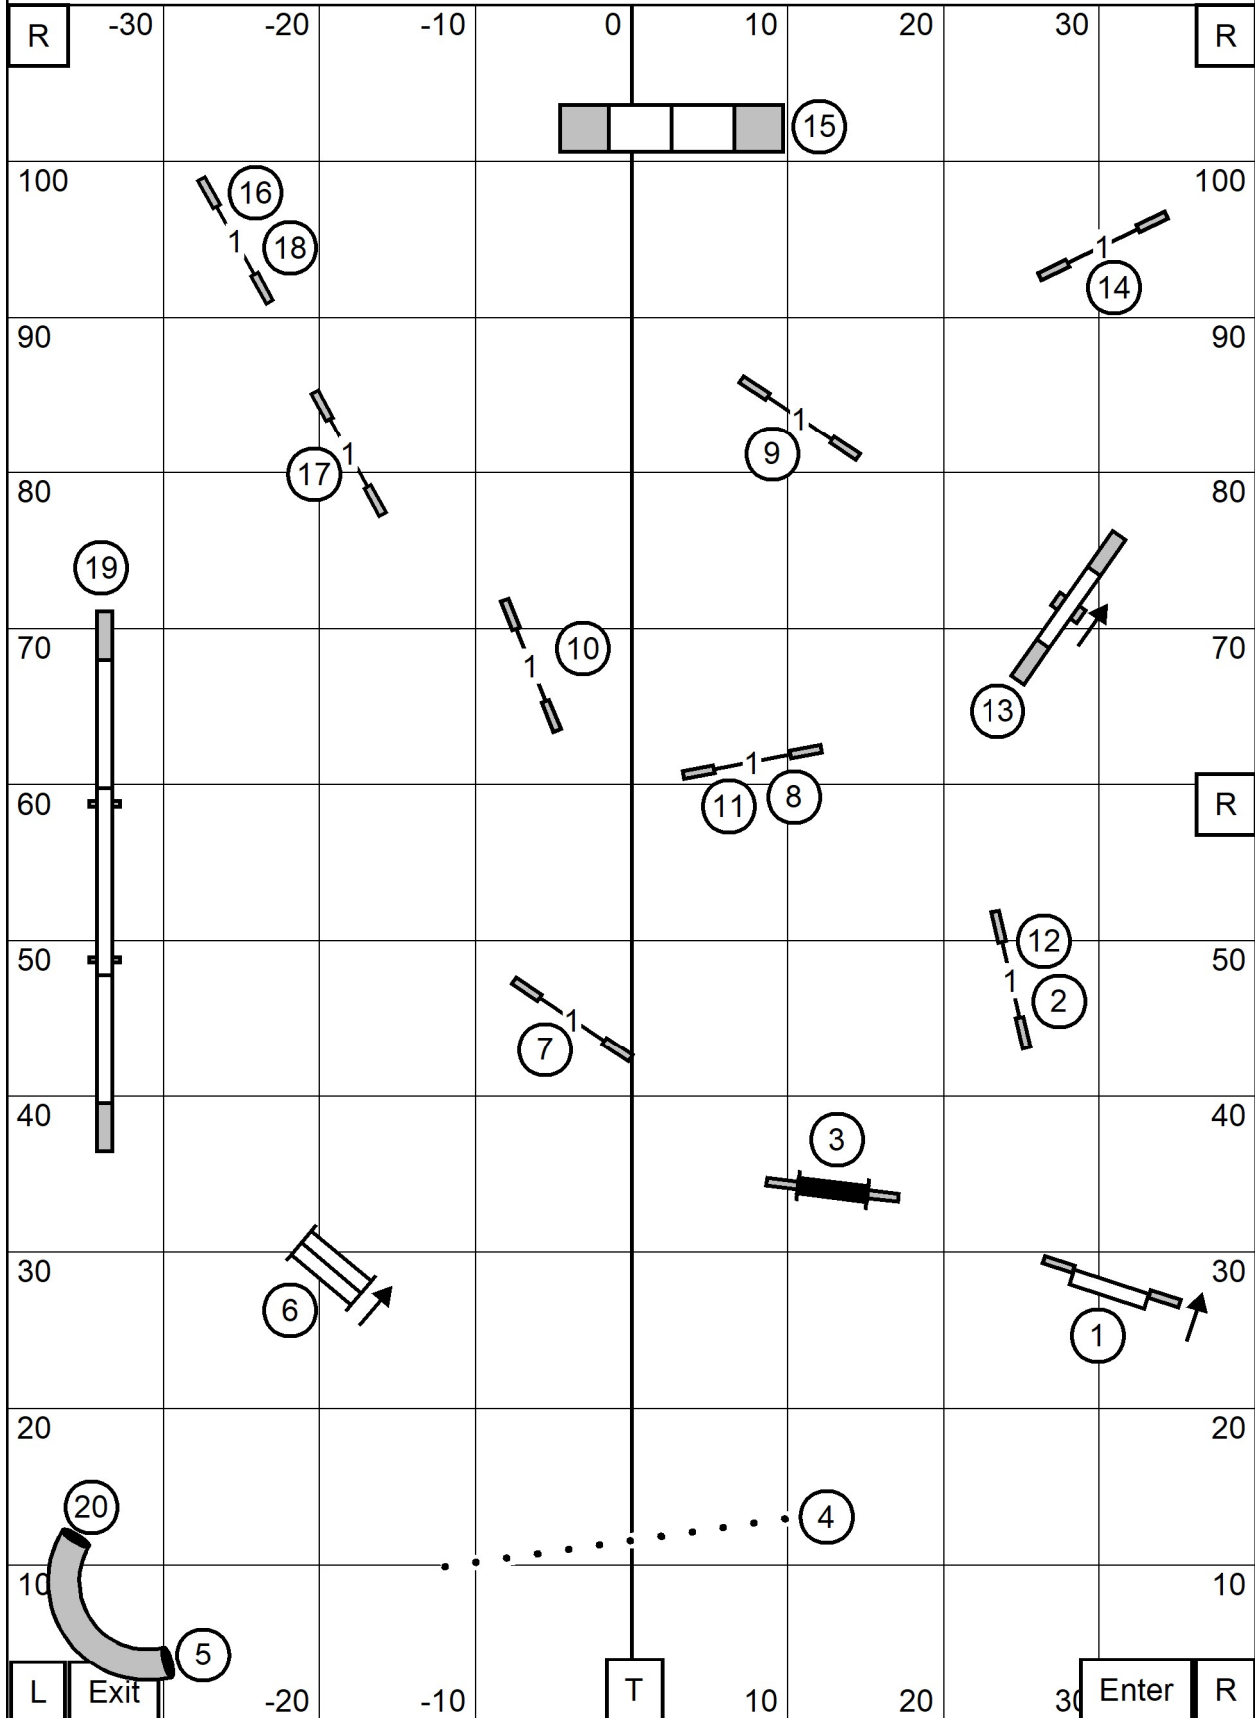

York Kennel Club
Premier Standard - Friday, June 26th, 2026
Indoors on Sport Turf
Judged by Rob Thompson