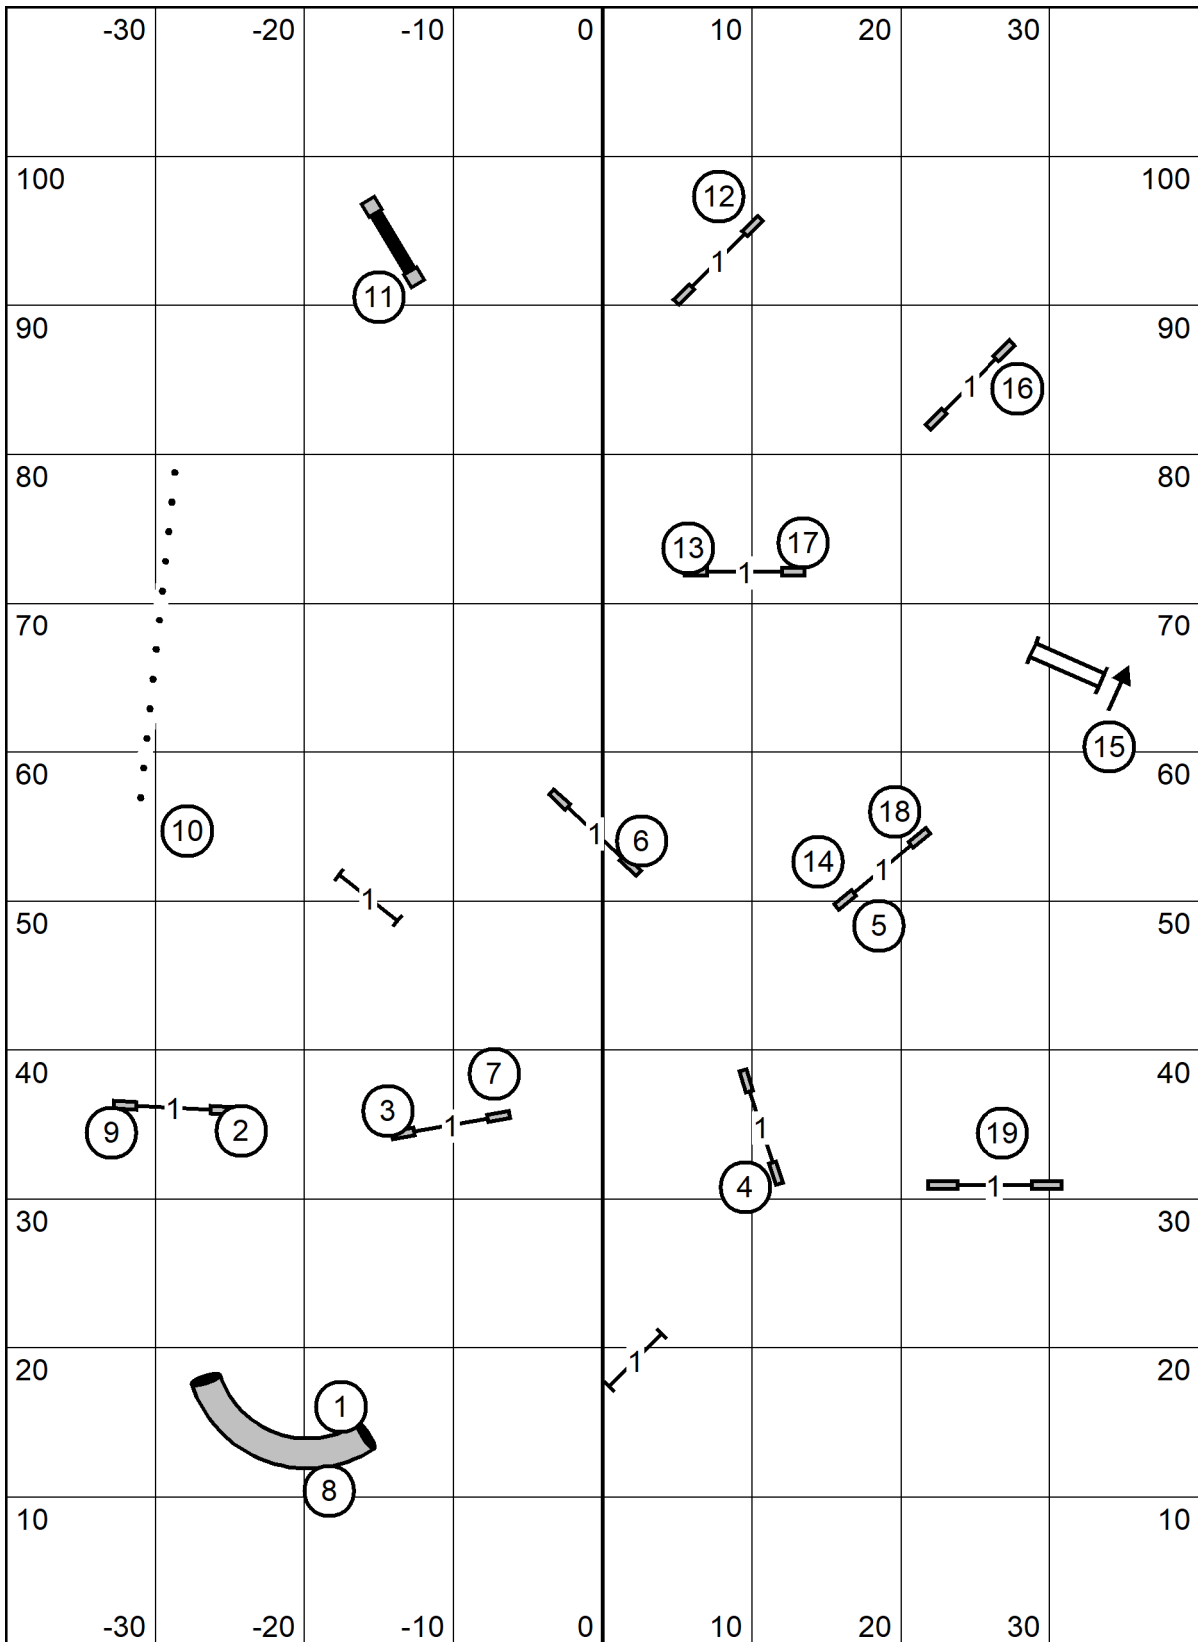

EX/M SEND: 4-5-6 White Circles/Solid Line
 OPEN SEND: 4-5 White Circles or 5-6 Black Circles/dotted-dashed line
 NOVIEC SEND: 4-5 White Circles or 5-6 Black Circles/dashed line

ALL LEVELS OF FAST

YORK KENNEL CLUB
 FRIDAY, JUNE 26, 2026
 STEPHANIE CAPKOVIC

York Kennel Club

Judge: Stephanie Capkovic

Threadle 3-4
 Long Wrap 7-8
 Backside 11
 Theadle 18-19

EXCELLENT/MASTER JWW

June 26, 2026

York Kennel Club

Judge: Stephanie Capkovic

York Kennel Club
Time-to-Beat - Friday, June 26th, 2026
 Indoors on Sport Turf
 Judged by Rob Thompson